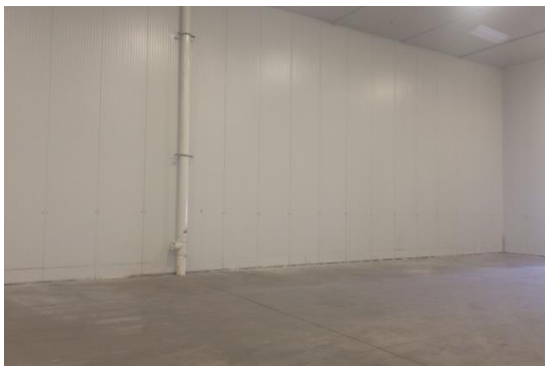

125'7" x 132'4" x 25'
Drive-In Cooler or Freezer
Wall Panels Diagram

21-2016
No color
Not drawn to scale.

125'7" x 132'4" x 25'
Drive-In Cooler or Freezer

21-2016
No color

125'7" x 132'4" x 25'
Drive-In Cooler or Freezer

21-2016
No color

125'7" x 132'4" x 25'
Drive-In Cooler or Freezer

21-2016
No color