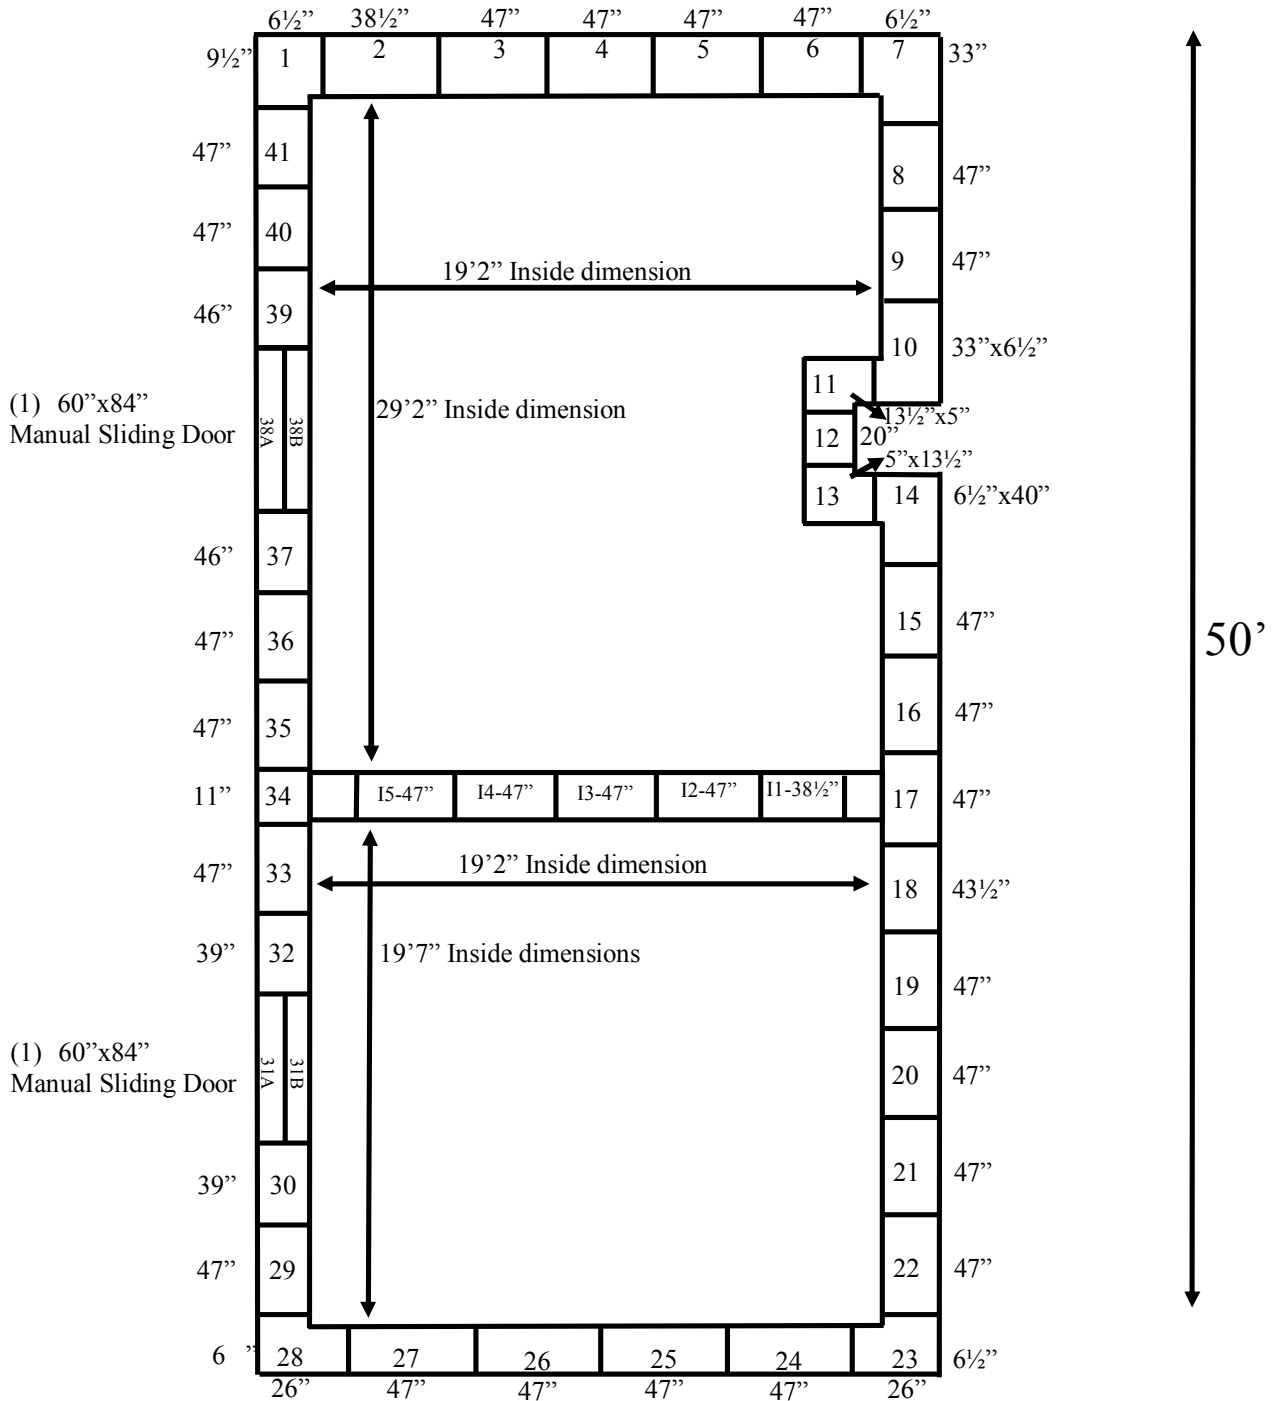

20'

Notes:

#30, 31A, 31B, 32 are a 4 piece frame.

#37, 38A, 38B, 39 are a 4 piece frame.

**20' x 50' x 14' H  
Combination Cooler / Freezer  
Wall Panels Diagram**

**24-2016  
Color code: Blue  
Not drawn to scale.**

20'

(1) 60"x84"  
Manual Sliding Door

Floor panel 1 47"x10'	F2 47"x10'
F3 47"x10'	F4 47"x10'
F5 47"x10'	F6 47"x10'
F7 47"x10'	F8 47"x10'
F9 32"x10' F9A	F10 32"x10'
F11 47"x10'	F12 47"x10'
F13 47"x10'	F14 47"x10'
F15 47"x10'	F16 47"x10'
Inner wall	
F17 47"x10'	F18 47"x10'
F19 29½"x10'	F20 29½"x10'
F21 47"x10' F21A	F22 47"x10'
F23 32½"x10'	F24 32½"x10'
F25 47"x10'	F26 47"x10'
F27 36"x10'	F28 36"x10'

(1) 60"x84"  
Manual Sliding Door

50'

Notes:

F21A is interior ramp. Goes on end of F21 & F23. Panels are 6'.

F9A Interior ramp. End of F7 & F9 panels are 6'.

20'

(1) 60"x84"  
Manual Sliding Door

(1) 60"x84"  
Manual Sliding Door

50'

**20' x 50' x 14' H  
Combination Cooler / Freezer**

**24-2016  
Color code: Blue**

**20' x 50' x 14' H  
Combination Cooler / Freezer**

**24-2016  
Color code: Blue**