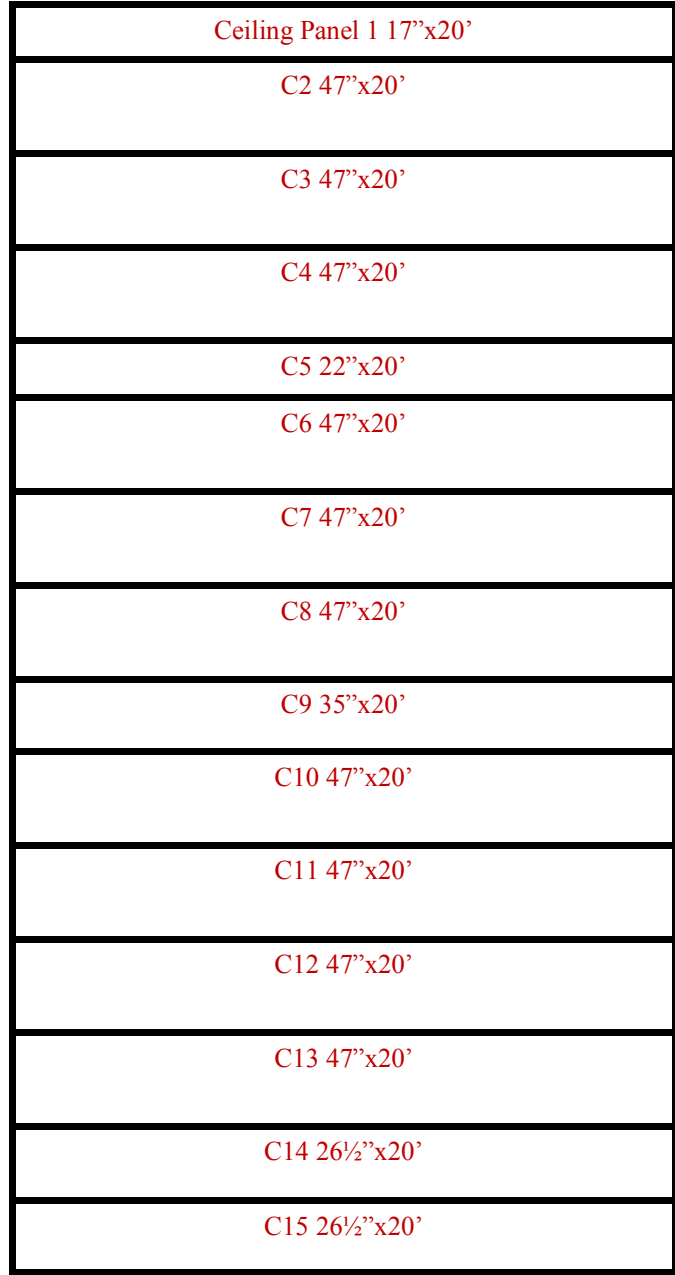

20'

Notes:

#30, 31A, 31B, 32 are a 4 piece frame.

#37, 38A, 38B, 39 are a 4 piece frame.

**20' x 50' x 14' H  
Combination Cooler / Freezer  
Wall Panels Diagram**

**24-2016  
Color code: Blue  
Not drawn to scale.**

20'

(1) 60"x84"  
Manual Sliding Door

Floor panel 1 47"x10'	F2 47"x10'
F3 47"x10'	F4 47"x10'
F5 47"x10'	F6 47"x10'
F7 47"x10'	F8 47"x10'
F9 32"x10' F9A	F10 32"x10'
F11 47"x10'	F12 47"x10'
F13 47"x10'	F14 47"x10'
F15 47"x10'	F16 47"x10'
Inner wall	
F17 47"x10'	F18 47"x10'
F19 29½"x10'	F20 29½"x10'
F21 47"x10' F21A	F22 47"x10'
F23 32½"x10'	F24 32½"x10'
F25 47"x10'	F26 47"x10'
F27 36"x10'	F28 36"x10'

(1) 60"x84"  
Manual Sliding Door

50'

Notes:

F21A is interior ramp. Goes on end of F21 & F23. Panels are 6'.

F9A Interior ramp. End of F7 & F9 panels are 6'.

20'

(1) 60"x84"  
Manual Sliding Door

(1) 60"x84"  
Manual Sliding Door

50'

**20' x 50' x 14' H  
Combination Cooler / Freezer**

**24-2016  
Color code: Blue**

**20' x 50' x 14' H  
Combination Cooler / Freezer**

**24-2016  
Color code: Blue**