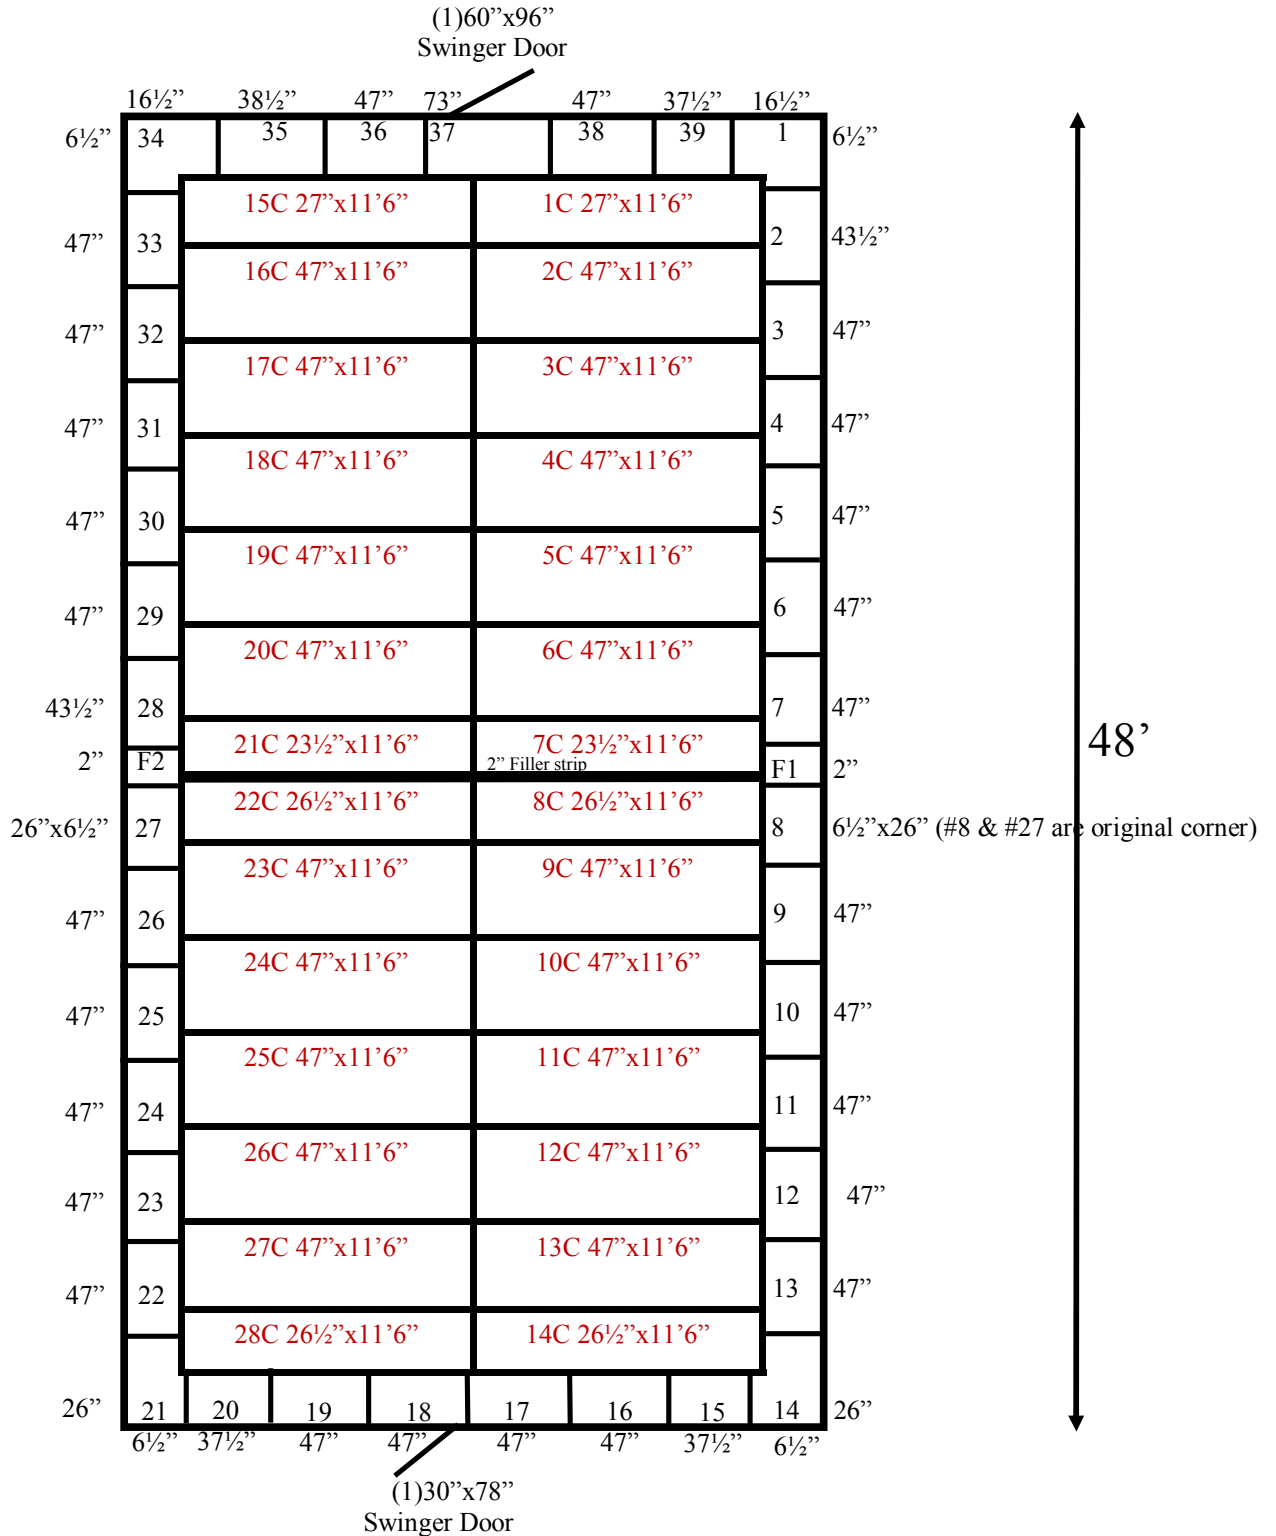

23'

Notes: Ceiling support: hangers

23' x 48' x 11' H
Cooler or Freezer
Wall & Ceiling Panels Diagram

13-2016
Color code: No color
Not drawn to scale.

**23' x 48' x 11' H
Cooler or Freezer**

**13-2016
Color code: No color**

**23' x 48' x 11' H
Cooler or Freezer**

**13-2016
Color code: No color**

**23' x 48' x 11' H
Cooler or Freezer**

**13-2016
Color code: No color**