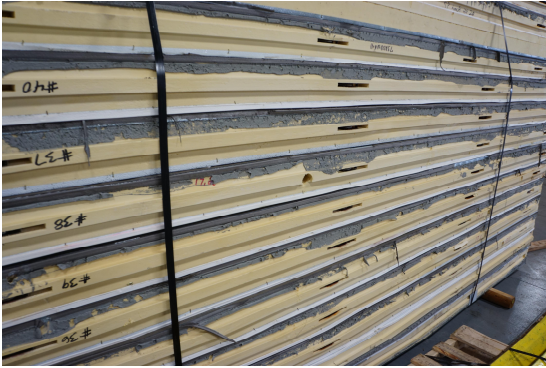

23'

Notes: Ceiling support: hangers

23' x 48' x 11' H
Cooler or Freezer
Wall & Ceiling Panels Diagram

13-2016
Color code: No color
Not drawn to scale.

**23' x 48' x 11' H
Cooler or Freezer**

**13-2016
Color code: No color**

**23' x 48' x 11' H
Cooler or Freezer**

**13-2016
Color code: No color**

**23' x 48' x 11' H
Cooler or Freezer**

**13-2016
Color code: No color**