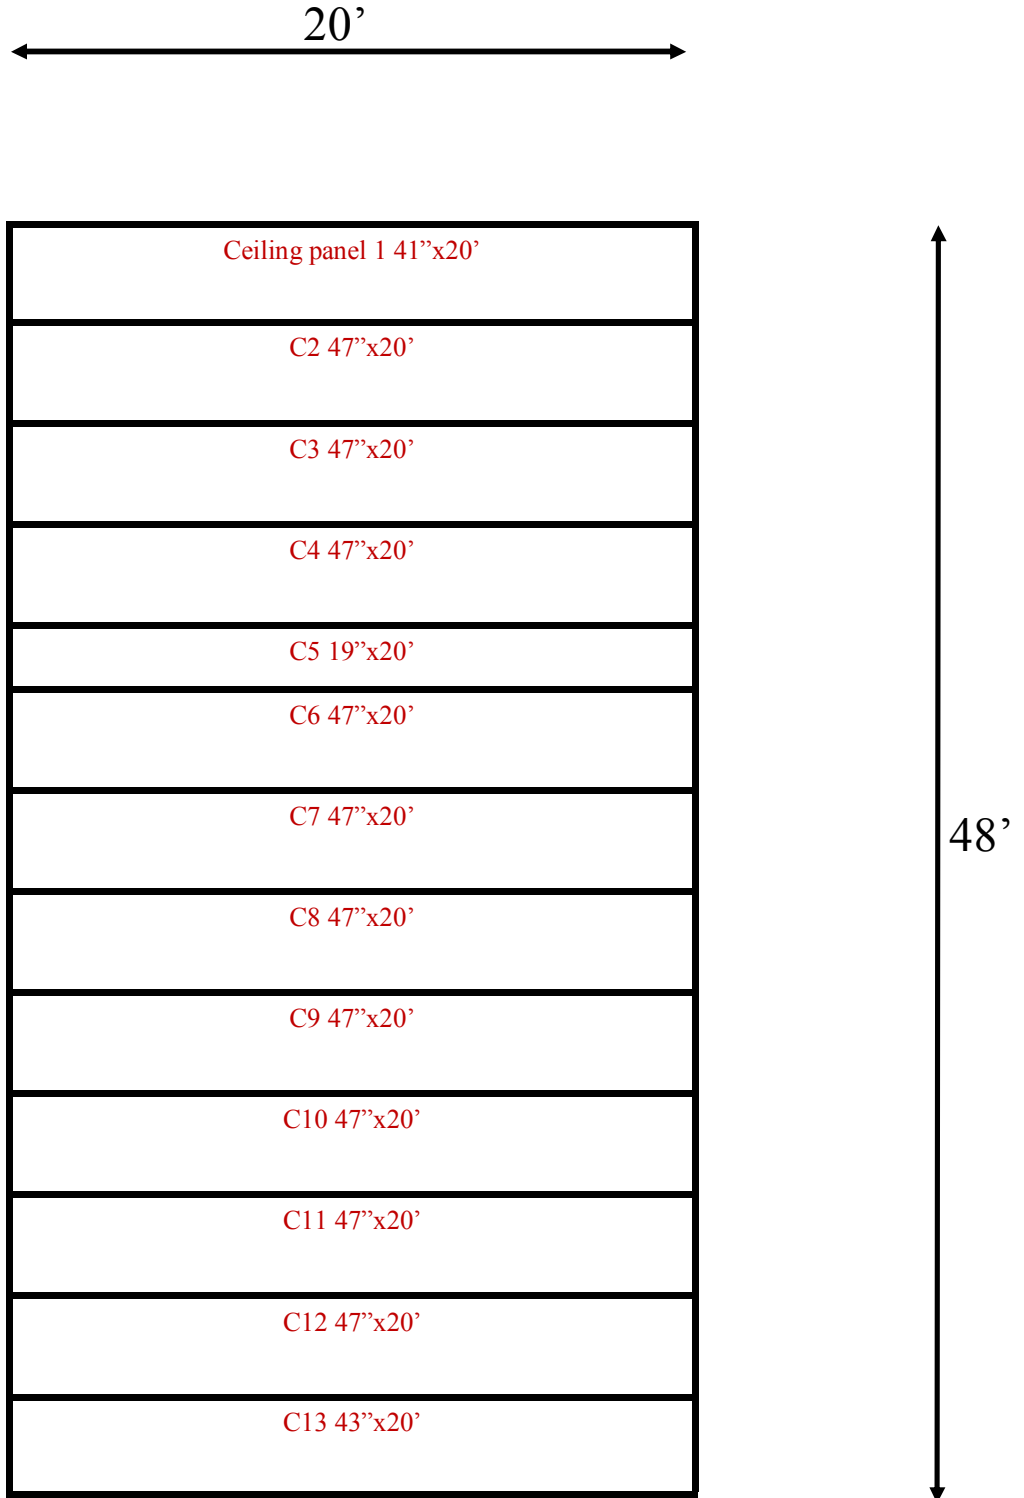

**20' x 48' x 14' H
Cooler or Freezer
Wall Panels Diagram**

**24-2016
Color code: Brown
Not drawn to scale.**

20' x 48' x 14' H
Cooler or Freezer
Ceiling Panels Diagram

24-2016
Color code: Brown
Not drawn to scale.

**20' x 48' x 14' H
Cooler or Freezer**

**24-2016
Color code: Brown**