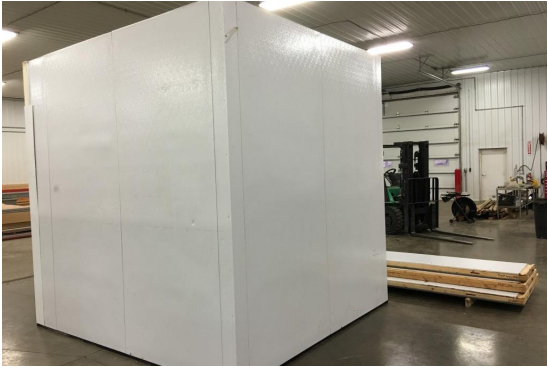

Note:  
Wall panel #12 is a Header panel.

**8'11" x 9'11" x 10' H  
Cooler**

**3-2016  
Color code: Black**