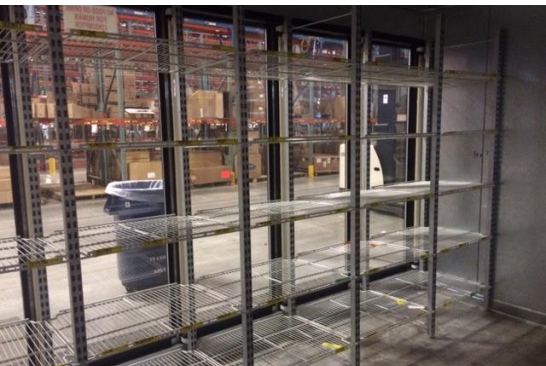

Notes:  
(6) S Door Frames.

**12' x 36'9" x 8' H**  
**Glass Door Cooler**  
**Wall & Ceiling Panels Diagram**

**144-2015**  
**Color code: No color**  
**Not drawn to scale.**

**12' x 36'9" x 8' H  
Glass Door Cooler**