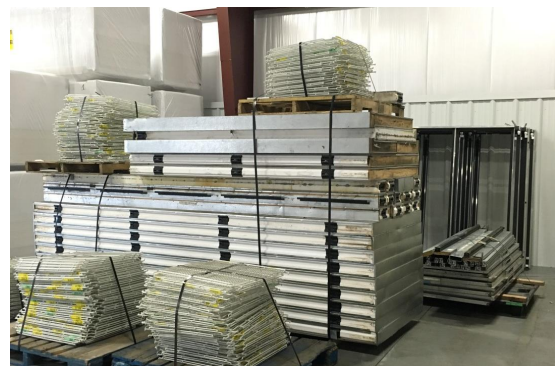

Notes:  
(6) S Door Frames.

**12' x 36'9" x 8' H**  
**Glass Door Cooler**  
**Wall & Ceiling Panels Diagram**

**144-2015**  
**Color code: No color**  
**Not drawn to scale.**

**12' x 36'9" x 8' H  
Glass Door Cooler**

**144-2015  
Color code: No color**

**12' x 36'9" x 8' H  
Glass Door Cooler**

**144-2015  
Color code: No color**