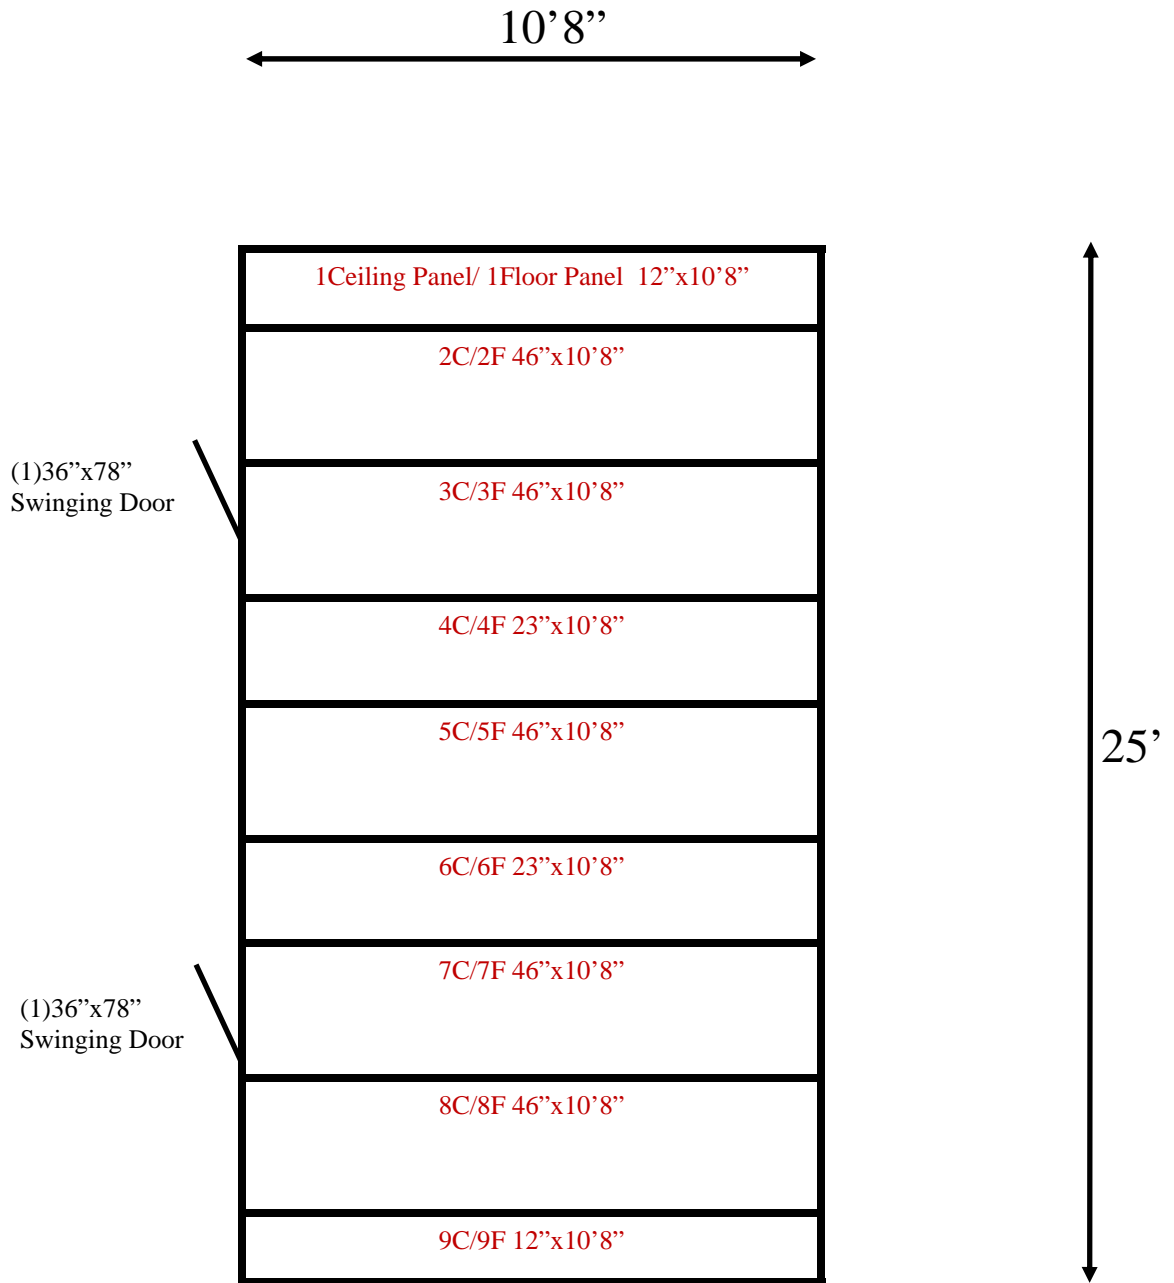

Notes:

T-panels #9, #21 are both 46"x4½".

10'8" x 25' x 7'6" H  
Combination Cooler / Freezer  
Wall Panels Diagram

118-2015  
Color code: Blue  
Not drawn to scale.

10'8" x 25' x 7'6" H  
Combination Cooler / Freezer  
Ceiling & Floor Panels Diagram

118-2015  
Color code: Blue  
Not drawn to scale.

**10'8" x 25' x 7'6" H**  
**Combination Cooler / Freezer**

**118-2015**  
**Color code: Blue**

**10'8" x 25' x 7'6" H**  
**Combination Cooler / Freezer**

**118-2015**  
**Color code: Blue**