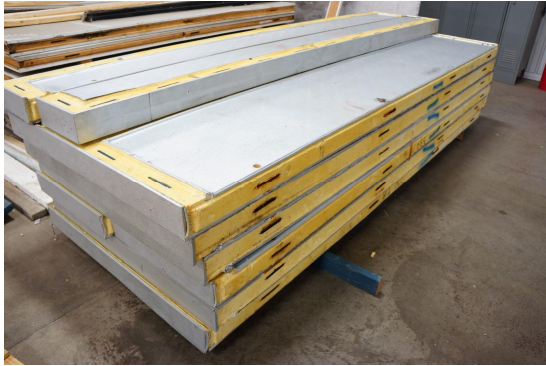

Notes:

T-panels #9, #21 are both 46"x4½".

10'8" x 25' x 7'6" H  
Combination Cooler / Freezer  
Wall Panels Diagram

118-2015  
Color code: Blue  
Not drawn to scale.

10'8" x 25' x 7'6" H  
Combination Cooler / Freezer  
Ceiling & Floor Panels Diagram

118-2015  
Color code: Blue  
Not drawn to scale.

**10'8" x 25' x 7'6" H**  
**Combination Cooler / Freezer**

**118-2015**  
**Color code: Blue**

**10'8" x 25' x 7'6" H**  
**Combination Cooler / Freezer**