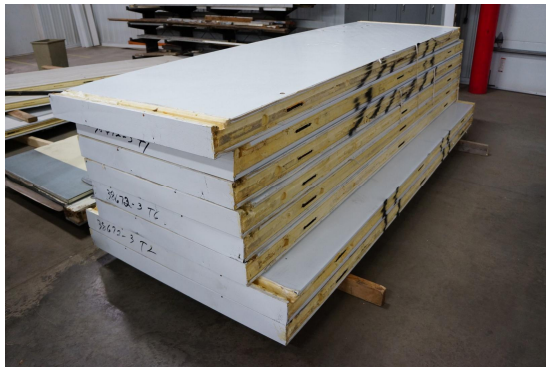

**10' x 26' x 10'4" H
Cooler or Freezer
Wall & Ceiling Panels Diagram**

**10-2016
Color code: Black
Not drawn to scale.**

**10' x 26' x 10'4" H
Cooler or Freezer**

**10-2016
Color code: Black**