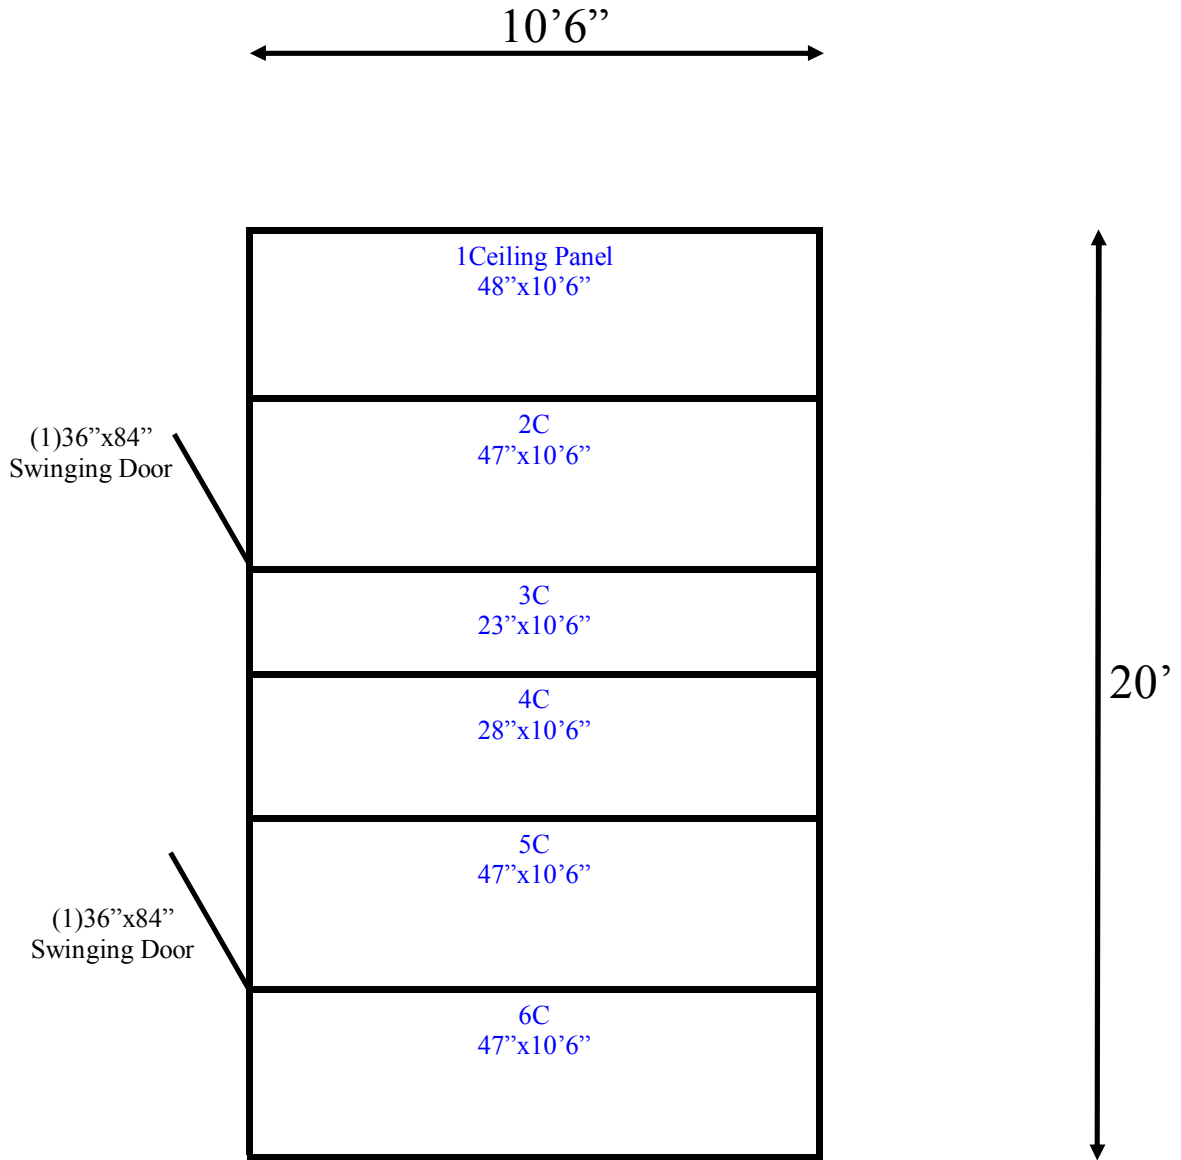

**10'6" x 20' x 9'11" H
Combination Cooler / Freezer
Wall Panels Diagram**

**147-2015
Color code: Blue
Not drawn to scale.**

10'6" x 20' x 9'11" H
Combination Cooler / Freezer
Ceiling Panels Diagram

**10'6" x 20' x 9'11" H
Combination Cooler / Freezer**

**147-2015
Color code: Blue**

10'6" x 20' x 9'11" H
Combination Cooler / Freezer

147-2015
Color code: Blue