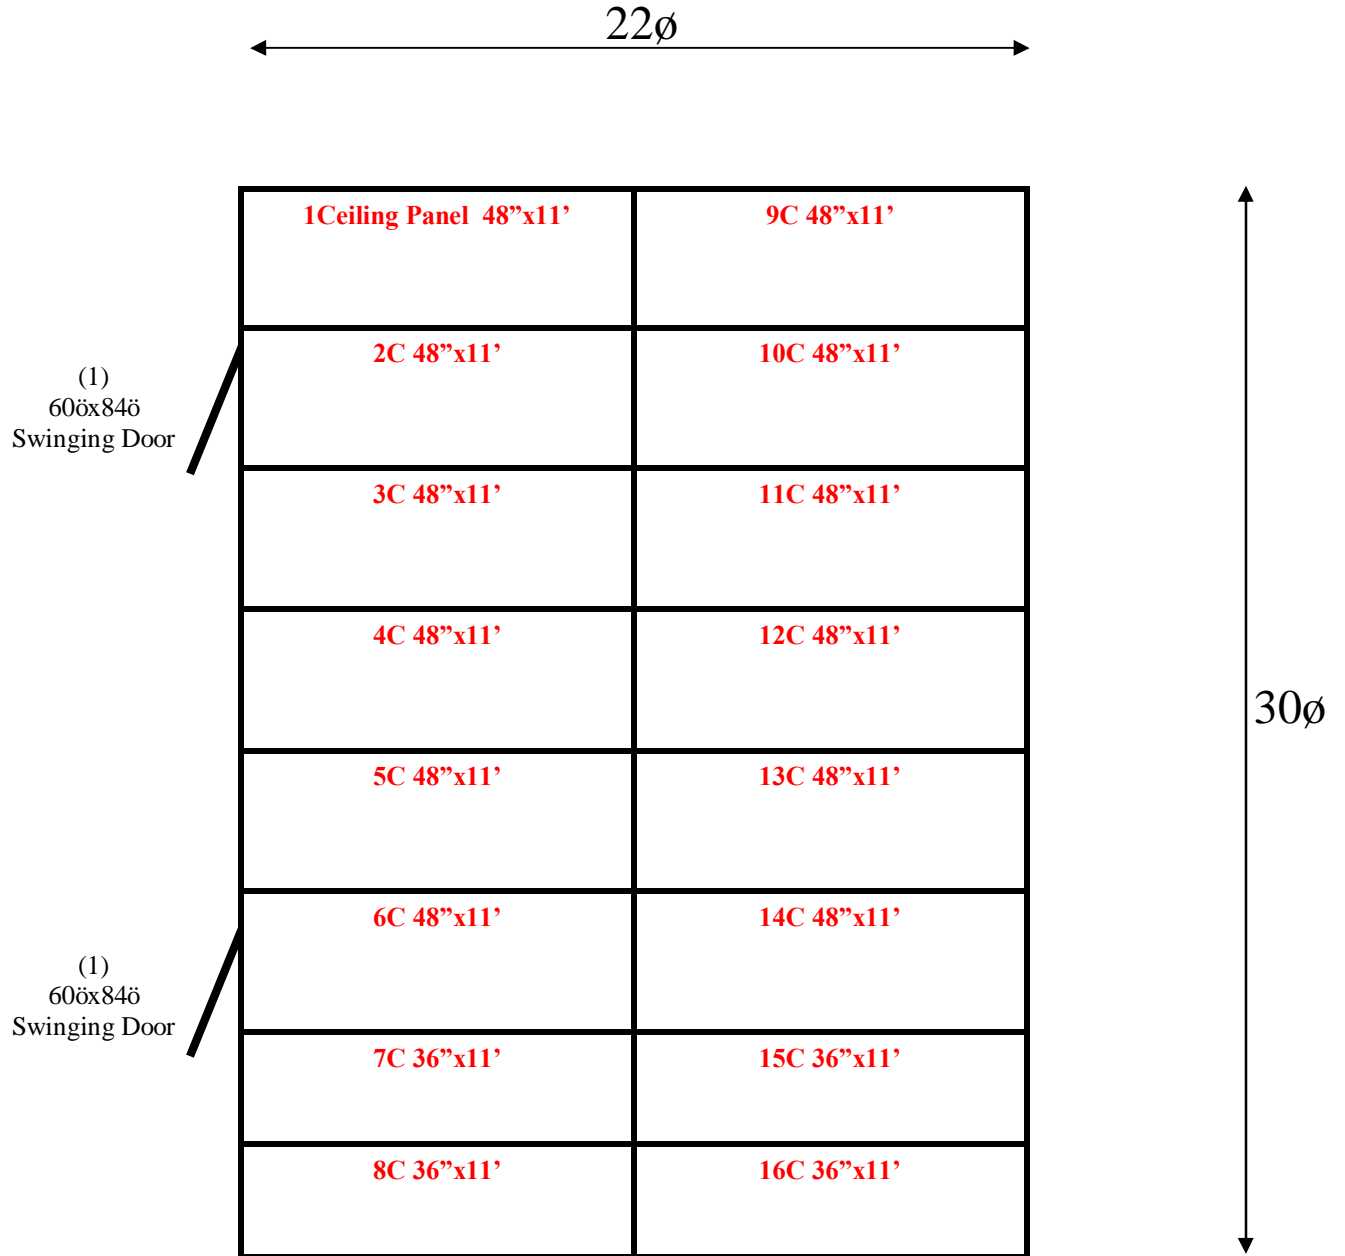

**22' x 30' x 10'4" H (11'6" with beams)
Combination Cooler / Freezer
Wall Panels Diagram**

**19-2015
Olive green
Not drawn to scale.**

Ceiling support: Hung beams & hangers

22' x 30' x 10'4" H (11'6" with beams)
Combination Cooler / Freezer
Ceiling Panels Diagram

19-2015
Olive green
Not drawn to scale.

**22' x 30' x 10'4" H (11'6" with beams)
Combination Cooler / Freezer**

**19-2015
Olive Green**

**22' x 30' x 10'4" H (11'6" with beams)
Combination Cooler / Freezer**