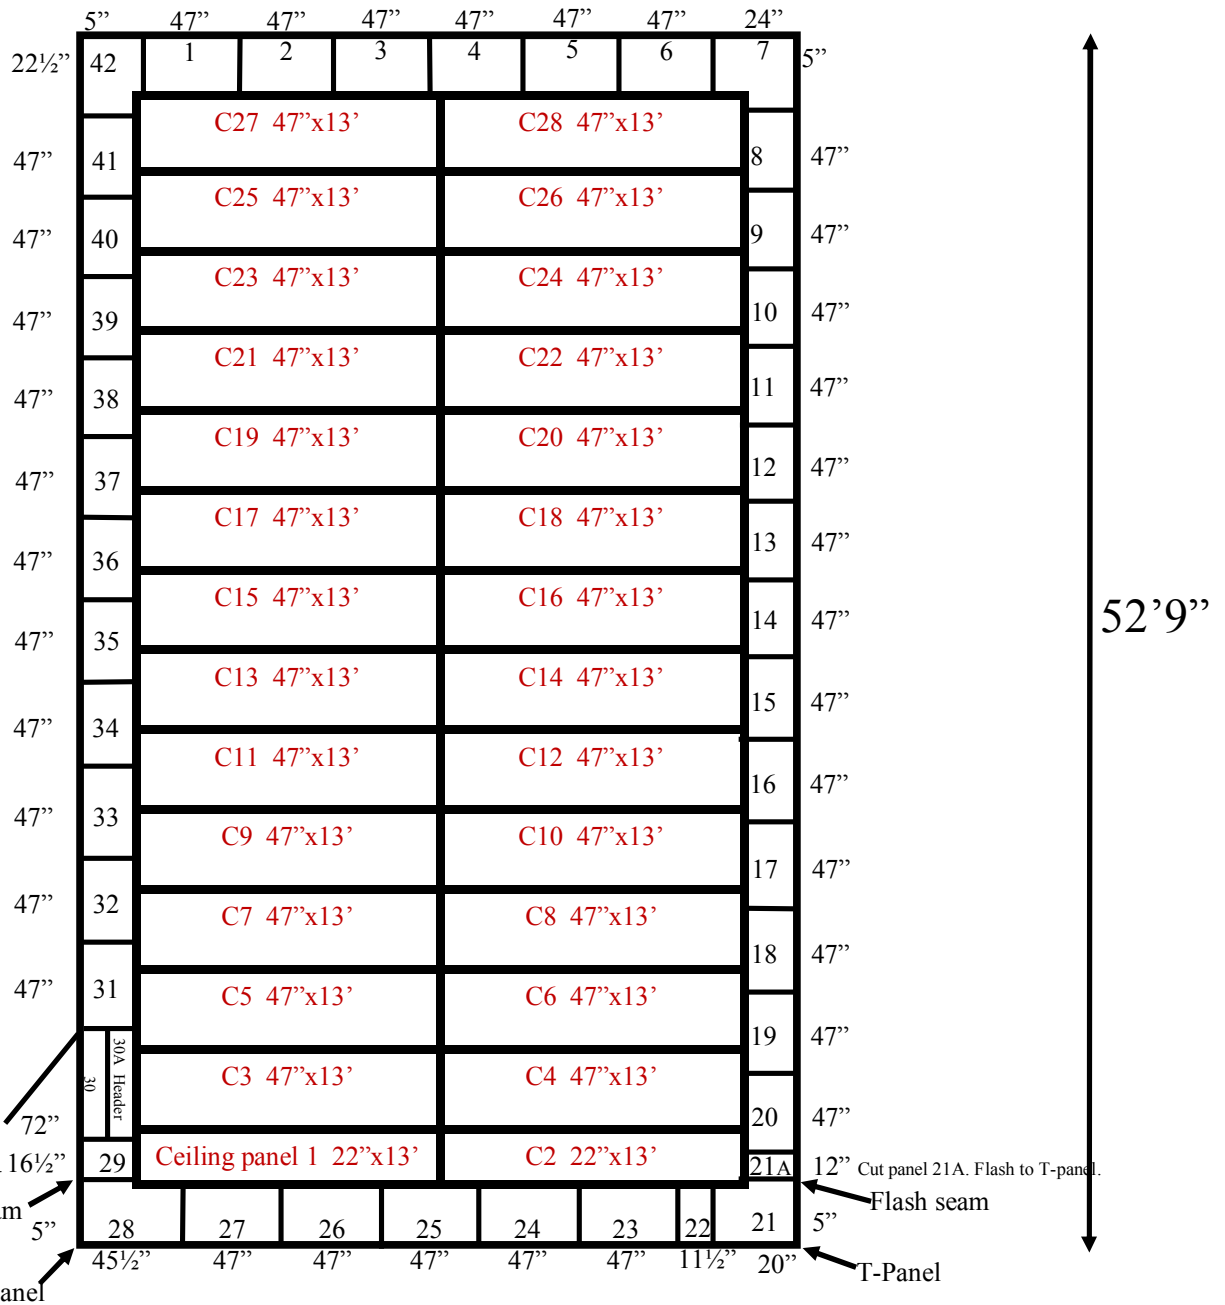

26'

Ceiling lags down.

**26' x 52'9" x 12' H
Cooler or Freezer
Wall & Ceiling Panels Diagram**

**117-2015
Color code: Blue
Not drawn to scale.**

**26' x 52'9" x 12' H
Cooler or Freezer**

**117-2015
Color code: Blue**

**26' x 52'9" x 12' H
Cooler or Freezer**

**117-2015
Color code: Blue**