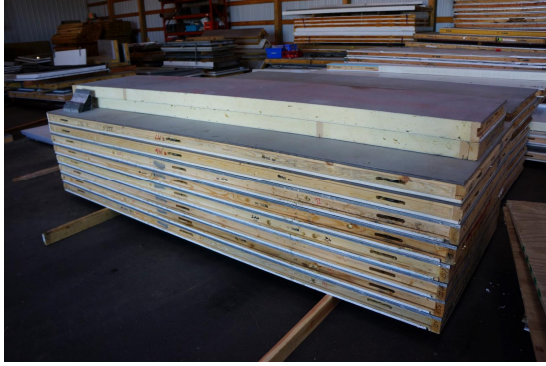

Notes:
 Lag bolt & flash wall panel #16 to #17 and #10 to #11 to make corners.
 Ceiling lags down.

21' x 33'7" x 10'1" H
Cooler or Freezer
Wall & Ceiling Panels Diagram

117-2015
Color code: Gray
Not drawn to scale.

21' x 33'7" x 10'1" H
Cooler or Freezer

117-2015
Color code: No color

21' x 33'7" x 10'1" H
Cooler or Freezer

117-2015
Color code: No color