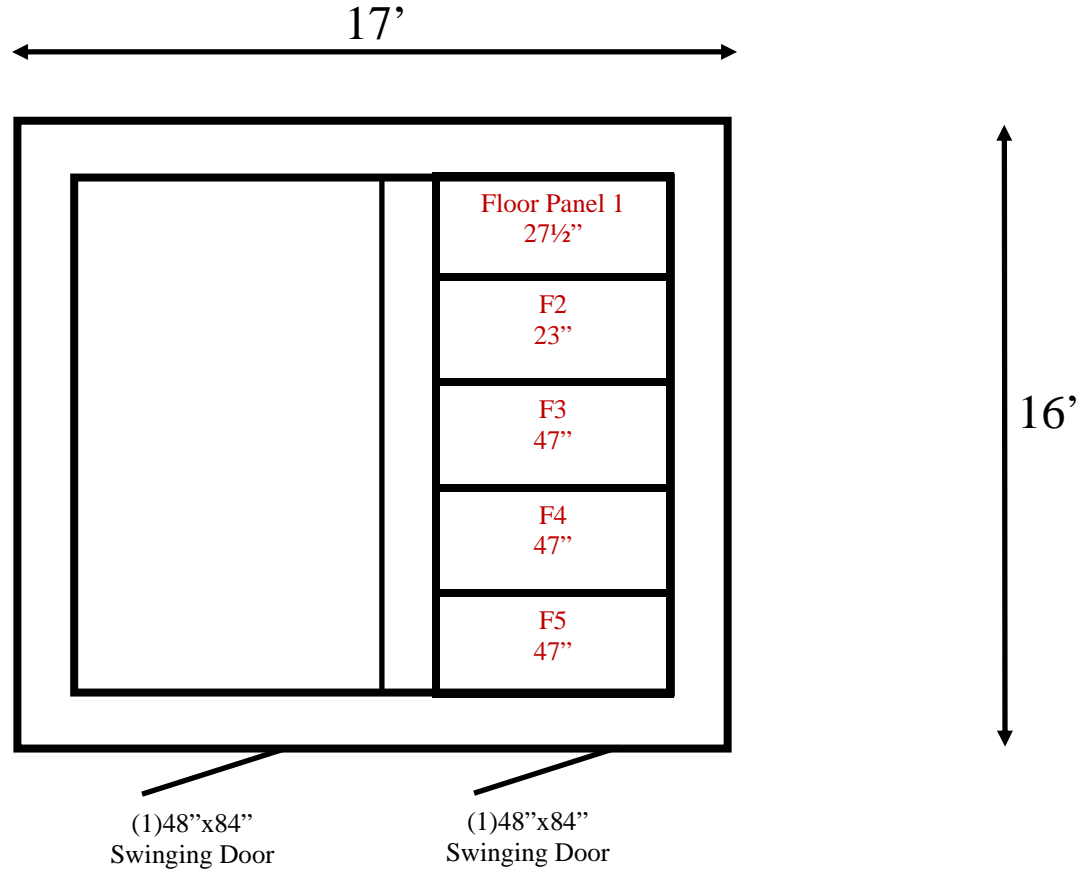

16' x 17' x 10' H
 Combination Cooler / Freezer
 Wall & Ceiling Panels Diagram

117-2015
 Color code: Black
 Not drawn to scale.

16' x 17' x 10' H
Combination Cooler / Freezer
Floor Panels Diagram

117-2015
Color code: Black
Not drawn to scale.

**16' x 17' x 10' H
Combination Cooler / Freezer**

**117-2015
Color code: Black**

16' x 17' x 10' H
Combination Cooler / Freezer

117-2015
Color code: Black