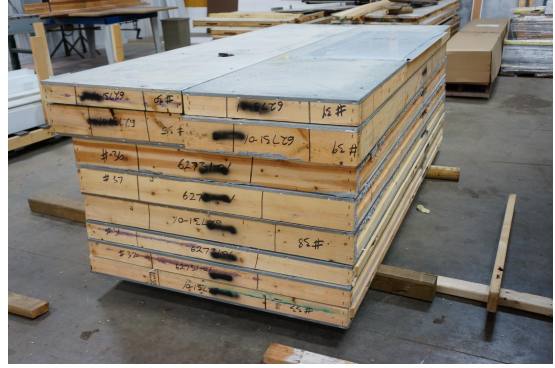

16' x 17' x 10' H
 Combination Cooler / Freezer
 Wall & Ceiling Panels Diagram

117-2015
 Color code: Black
 Not drawn to scale.

16' x 17' x 10' H
Combination Cooler / Freezer
Floor Panels Diagram

117-2015
Color code: Black
Not drawn to scale.

**16' x 17' x 10' H
Combination Cooler / Freezer**

**117-2015
Color code: Black**

16' x 17' x 10' H
Combination Cooler / Freezer

117-2015
Color code: Black