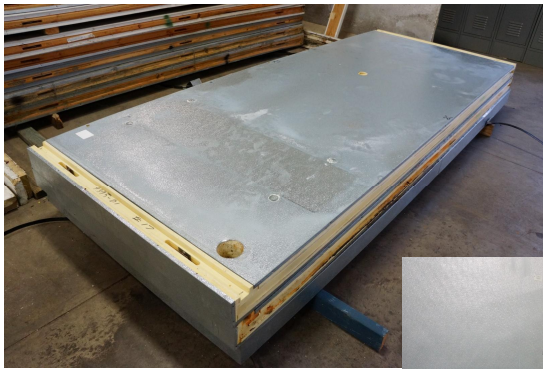

**10' x 12' x 8'6" H  
Freezer With Floor  
Wall, Ceiling & Floor Panels Diagram**

**118-2015  
Color code: Green  
Not drawn to scale.**

**10' x 12' x 8'6" H  
Freezer With Floor**

**118-2015  
Color code: Green**