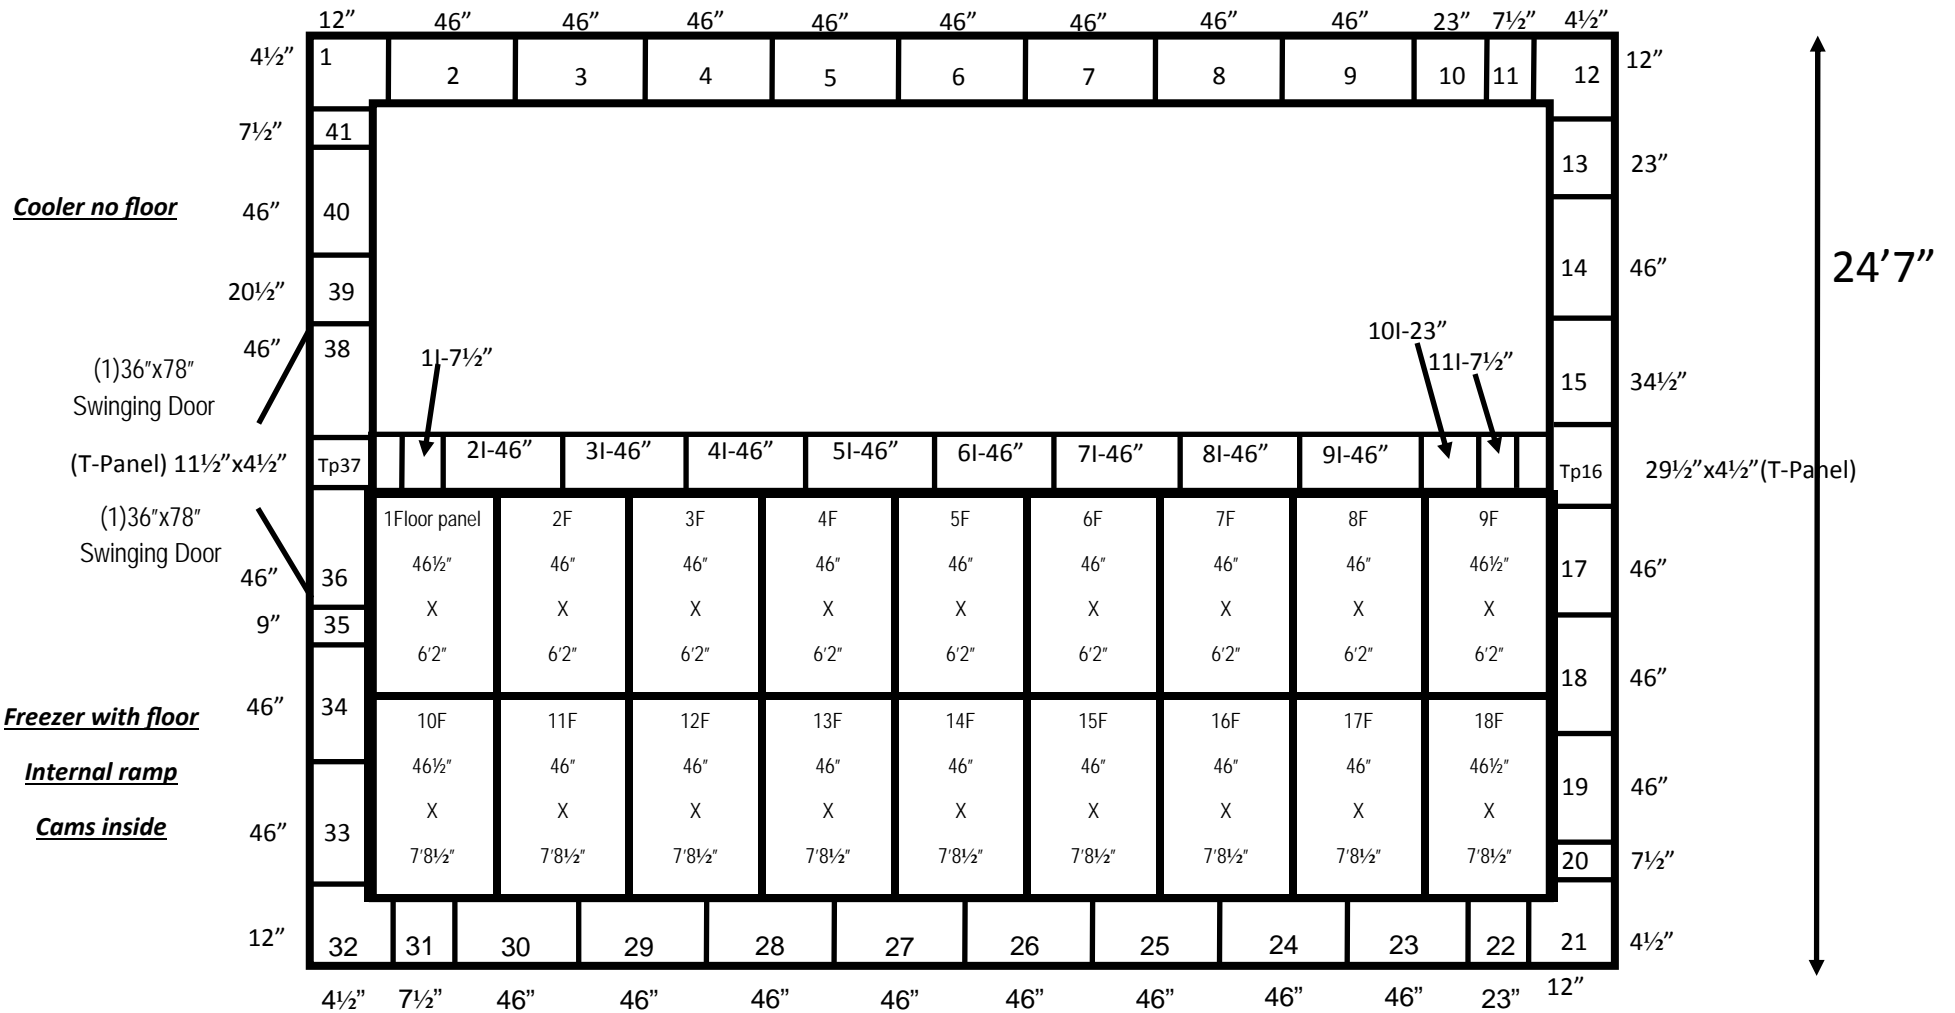

34'7"

24'7" x 34'7" x 10'2" H

Combination Cooler / Freezer

Wall & Floor Panels Diagram

118-2015

Color code: Black Blue

34'7"

1 Ceiling Panel 46½"x11'6½"	9C 46½"x11'6"	17C 46½"x11'6½"
2C 46"x11'6½"	10C 46"x11'6"	18C 46"x11'6½"
3C 23"x11'6½"	11C 23"x11'6"	19C 23"x11'6½"
4C 29½"x11'6½"	12C 29½"x11'6"	20C 29½"x11'6½"
5C 23"x11'6½"	13C 23"x11'6"	21C 23"x11'6½"
6C 34½"x11'6½"	14C 34½"x11'6"	22C 34½"x11'6½"
7C 46"x11'6½"	15C 46"x11'6"	23C 46"x11'6½"
8C 46½"x11'6½"	16C 46½"x11'6"	24C 46½"x11'6½"

(1)36"x78"
Swinging
Door

(1)36"x78"
Swinging
Door

24'7"

24'7" x 34'7" x 10'2" H

Combination Cooler / Freezer

Ceiling Panels Diagram

118-2015

Color code: Black Blue

24'7" x 34'7" x 10'2" H
Combination Cooler / Freezer

118-2015
Color code: Black Blue

**24'7" x 34'7" x 10'2" H
Combination Cooler / Freezer**

**118-2015
Color code: Black Blue**