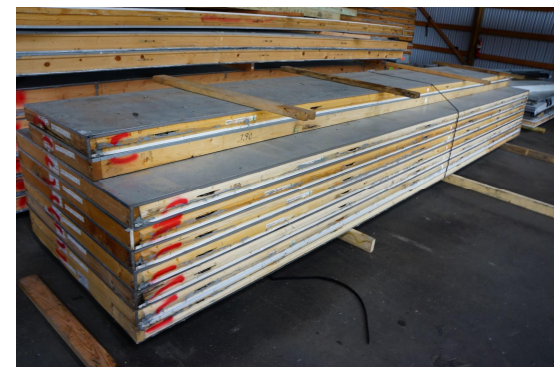

19' x 32' x 10'4" H
Cooler or Freezer
Wall & Ceiling Panels Diagram

121-2015
Color code: Red
Not drawn to scale.

**19' x 32' x 10'4" H
Cooler or Freezer**

**121-2015
Color code: Red**