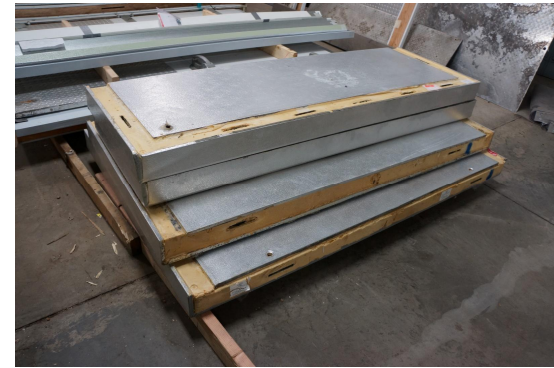

Ceiling & Floor panels layout the same.

5'10" x 10'7" x 8'6" H
Freezer with Floor
Wall, Ceiling & Floor Panels Diagram

178-14
Blue
Not drawn to scale.

**5'10" x 10'7" x 8'6" H
Freezer With Floor**

**178-2014
Color code: Blue**