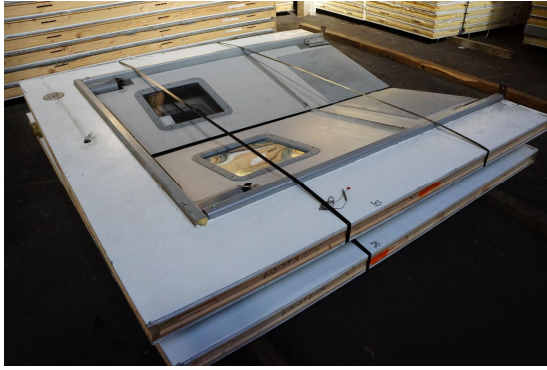

20' x 40' x 12'4" H  
Cooler or Freezer  
Wall & Ceiling Panels Diagram

105-2015  
Color code: orange  
Not drawn to scale.

**20' x 40' x 12'4" H  
Cooler or Freezer**

**105-2015  
Color code: Orange**

**20' x 40' x 12'4" H  
Cooler or Freezer**