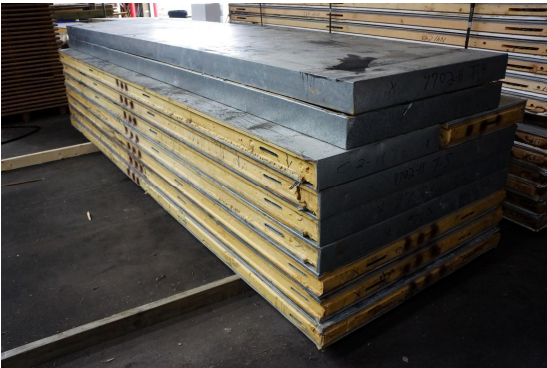

Ceiling support: Interior beam & posts

**16'5" x 25' x 10'2" H**  
Cooler or Freezer  
Wall & Ceiling Panels Diagram

**97-2015**  
Color code: triple brown  
Not drawn to scale.

**16'5" x 25' x 10'2" H  
Cooler or Freezer**

**97-2015  
Color code: Triple brown**