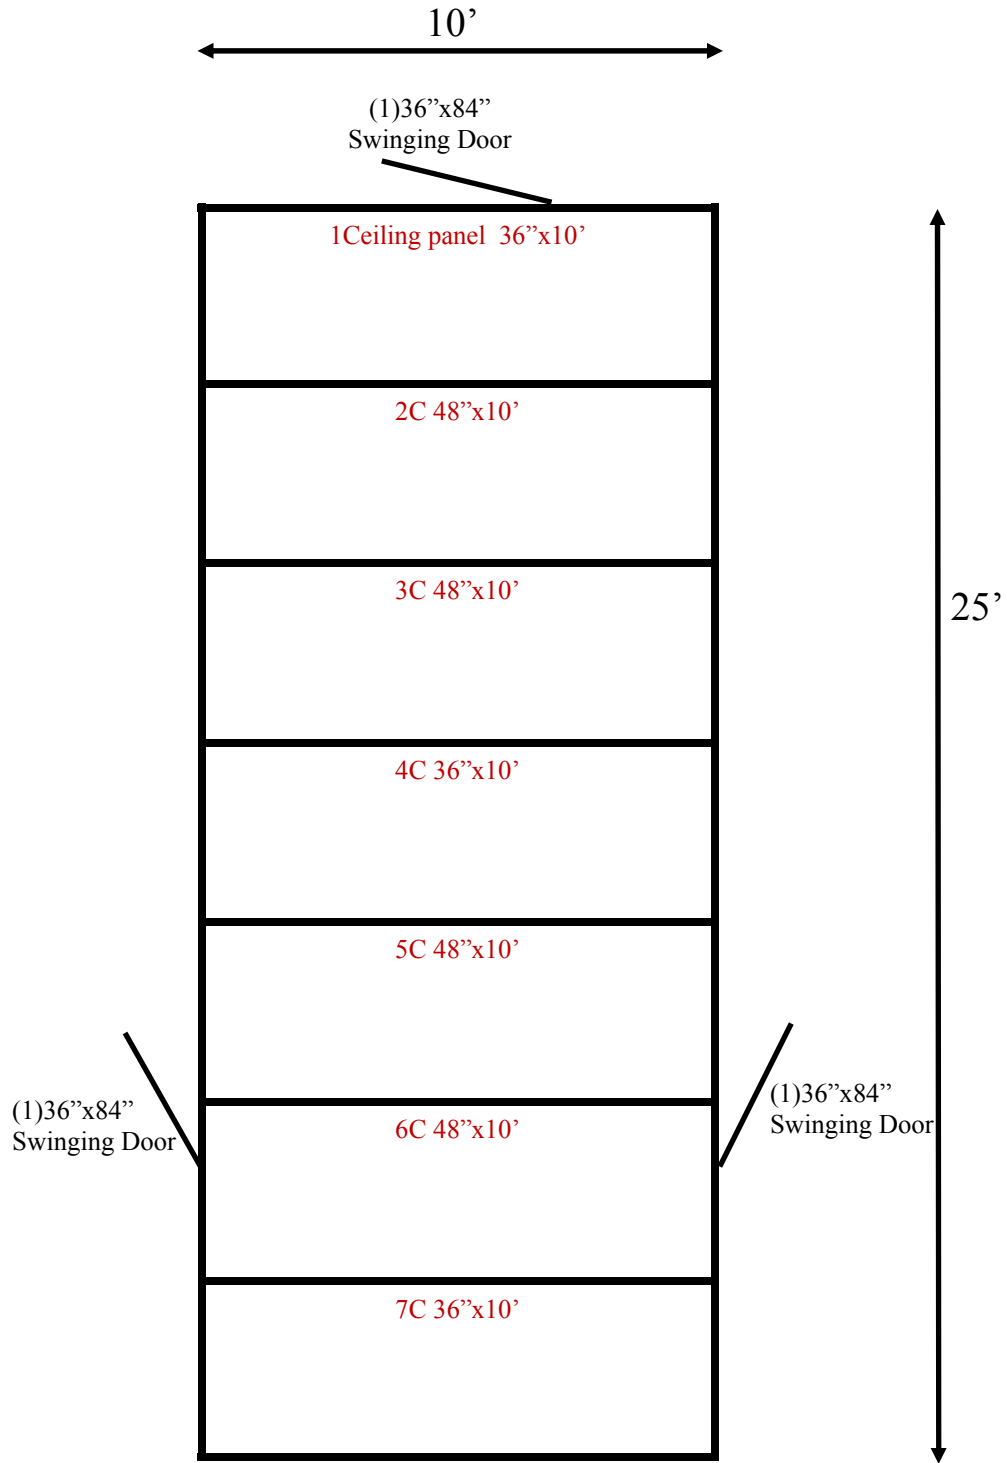

Notes:
#4 & #19 are T-panels

**10' x 25' x 8'4" H
Combination Cooler / Freezer
Wall Panels Diagram**

**103-2015
No color
Not drawn to scale.**

10' x 25' x 8'4" H
Combination Cooler / Freezer
Ceiling Panels Diagram

103-2015
No color
Not drawn to scale.

**10' x 25' x 8'4" H
Combination Cooler / Freezer**

**103-2015
No color**

10' x 25' x 8'4" H
Combination Cooler / Freezer

103-2015
No color