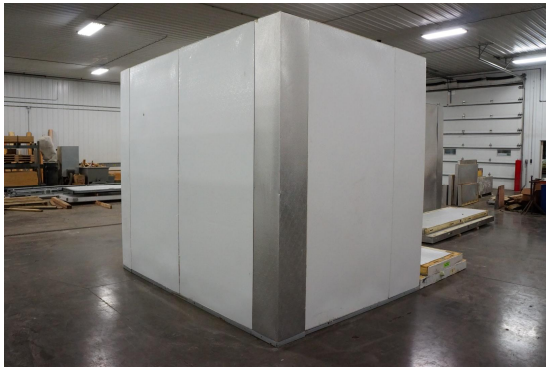

**6'9" x 9'8" x 8'5" H  
Cooler or Freezer  
Wall & Ceiling Panels Diagram**

**106-2015  
Color code: blue  
Not drawn to scale.**

**6'9" x 9'8" x 8'5" H  
Cooler or Freezer**

**106-2015  
Color code: Blue**