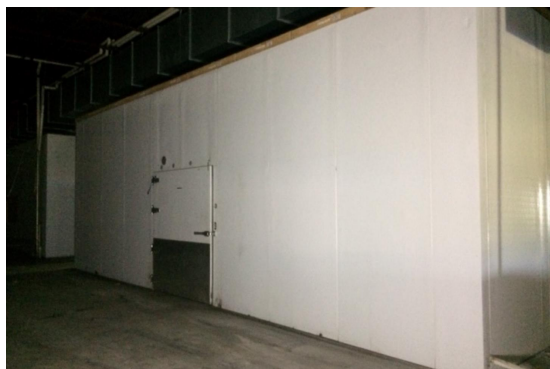

Notes:
Ceiling lag bolts down to walls.

24' x 34' x 12'5" H
Cooler or Freezer

105-2015
Brown