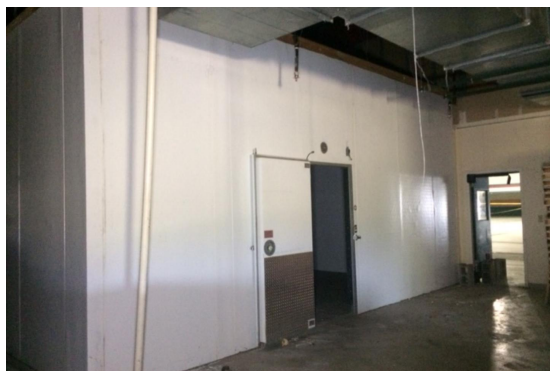

Notes:
Ceiling lag bolts down to walls.

24' x 34' x 12'5" H
Cooler or Freezer

105-2015
Brown