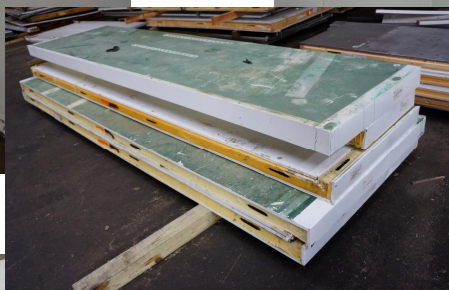

Notes:  
Ceiling lag bolts down.

11'7" x 15'5" x 8'2" H  
Cooler or Freezer  
Wall & Ceiling Panels Diagram

97-2015  
Color code: brown & orange  
Not drawn to scale.

**11'7" x 15'5" x 8'2" H**  
**Cooler or Freezer**

**97-2015**  
**Color code: Brown Orange**