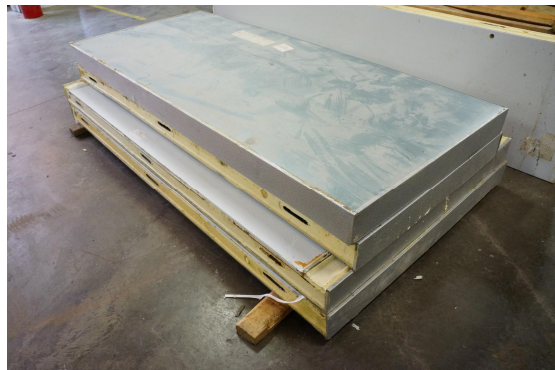

6'9" x 13'6" x 8'5" H  
Cooler  
Wall & Ceiling Panels Diagram

104-2015  
Purple  
Not drawn to scale.

**6'9" x 13'6" x 8'5" H  
Cooler**

**104-2015  
Purple**