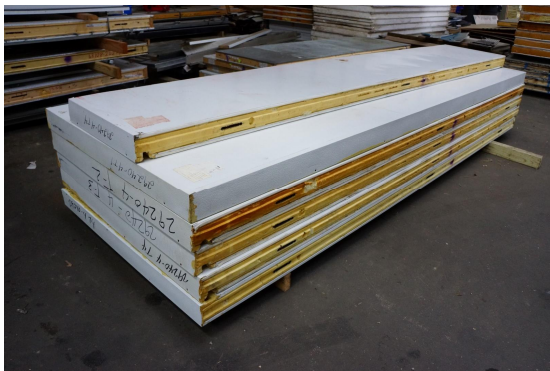

**12'1" x 22'1" x 8'4" H**  
**Cooler or Freezer**  
**Wall & Ceiling Panels Diagram**

**93-2015**  
**Purple**  
**Not drawn to scale.**

**12'1" x 22'1" x 8'4" H**  
**Cooler or Freezer**

**93-2015**  
**Purple**