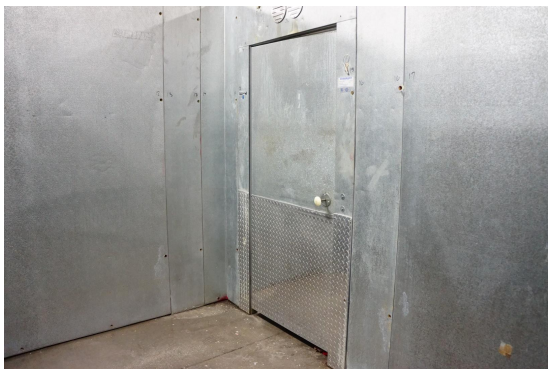

7'9" x 11'7" x 8'2" H  
Cooler or Freezer  
Wall & Ceiling Panels Diagram

**7'9" x 11'7" x 8'2" H  
Cooler or Freezer**

**97-2015  
Red**