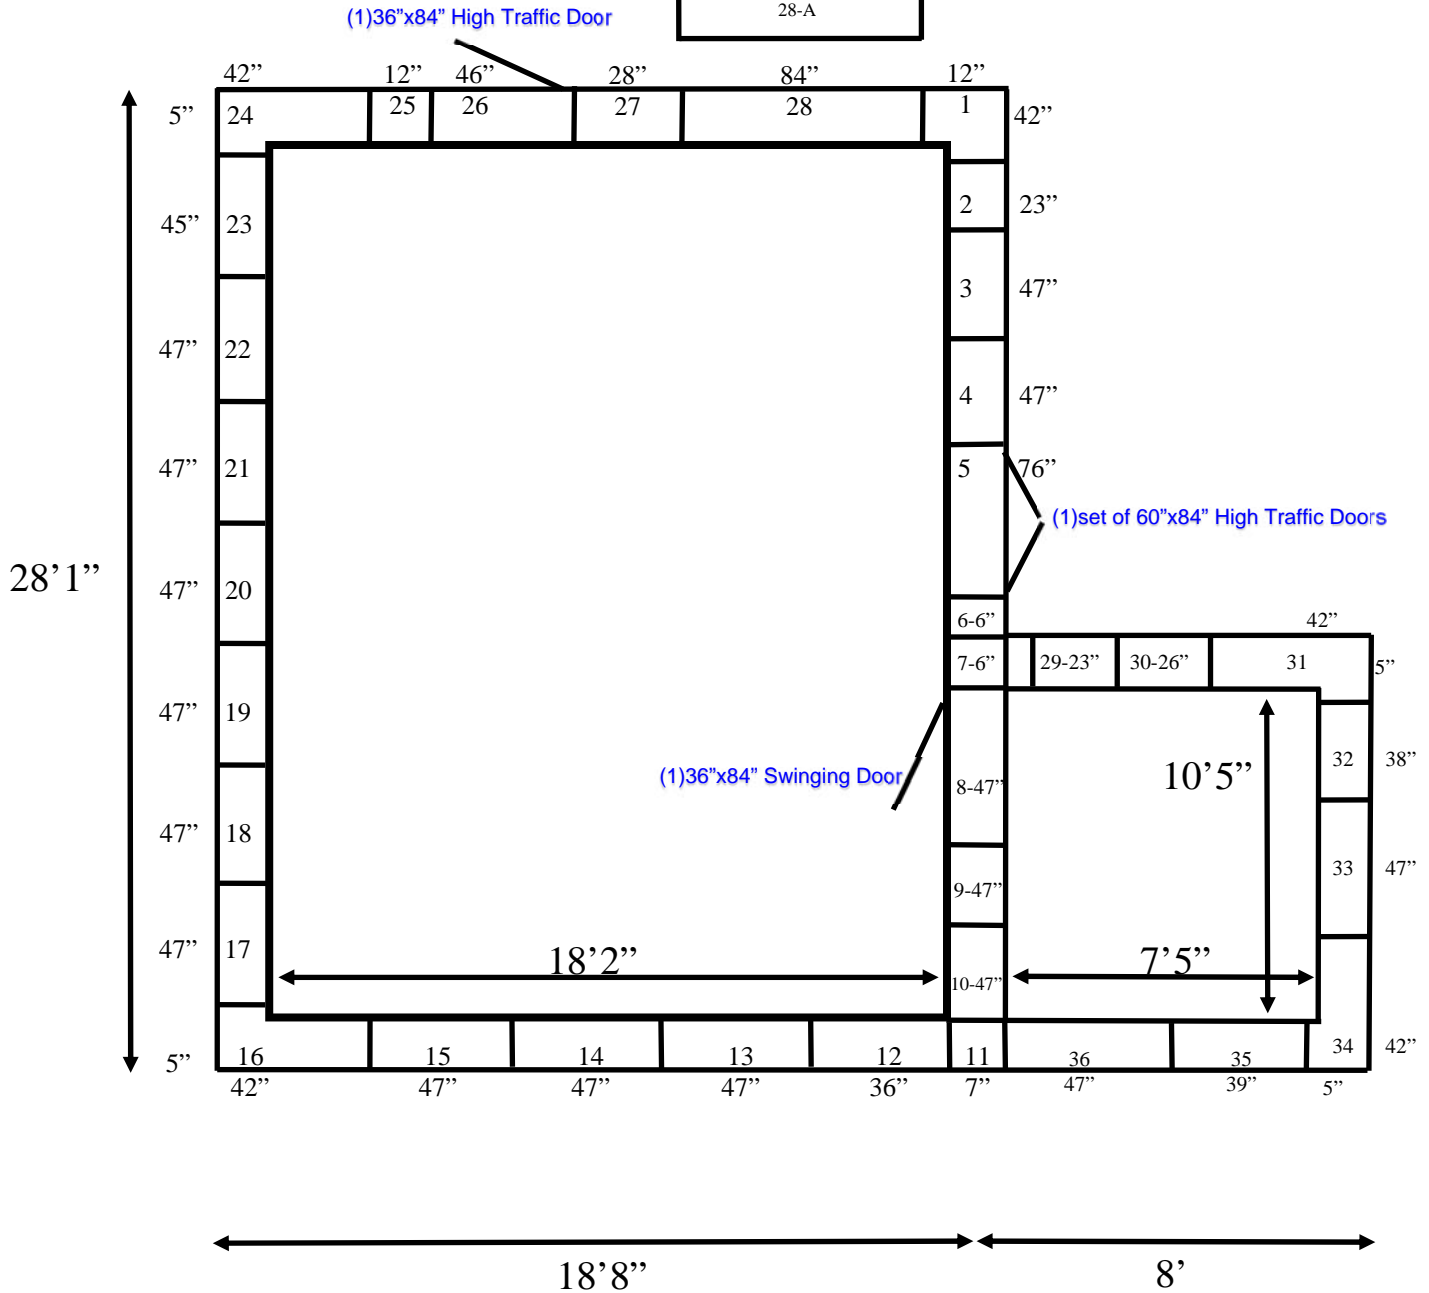

Layout of wall panel #28

| |
|----------------------|
| 28-C |
| 4'x7' opening window |
| 28-B |
| 28-A |

**26'5" x 28'1" x 9'11" H
Combination Cooler / Freezer**

**74-2015
Blue**