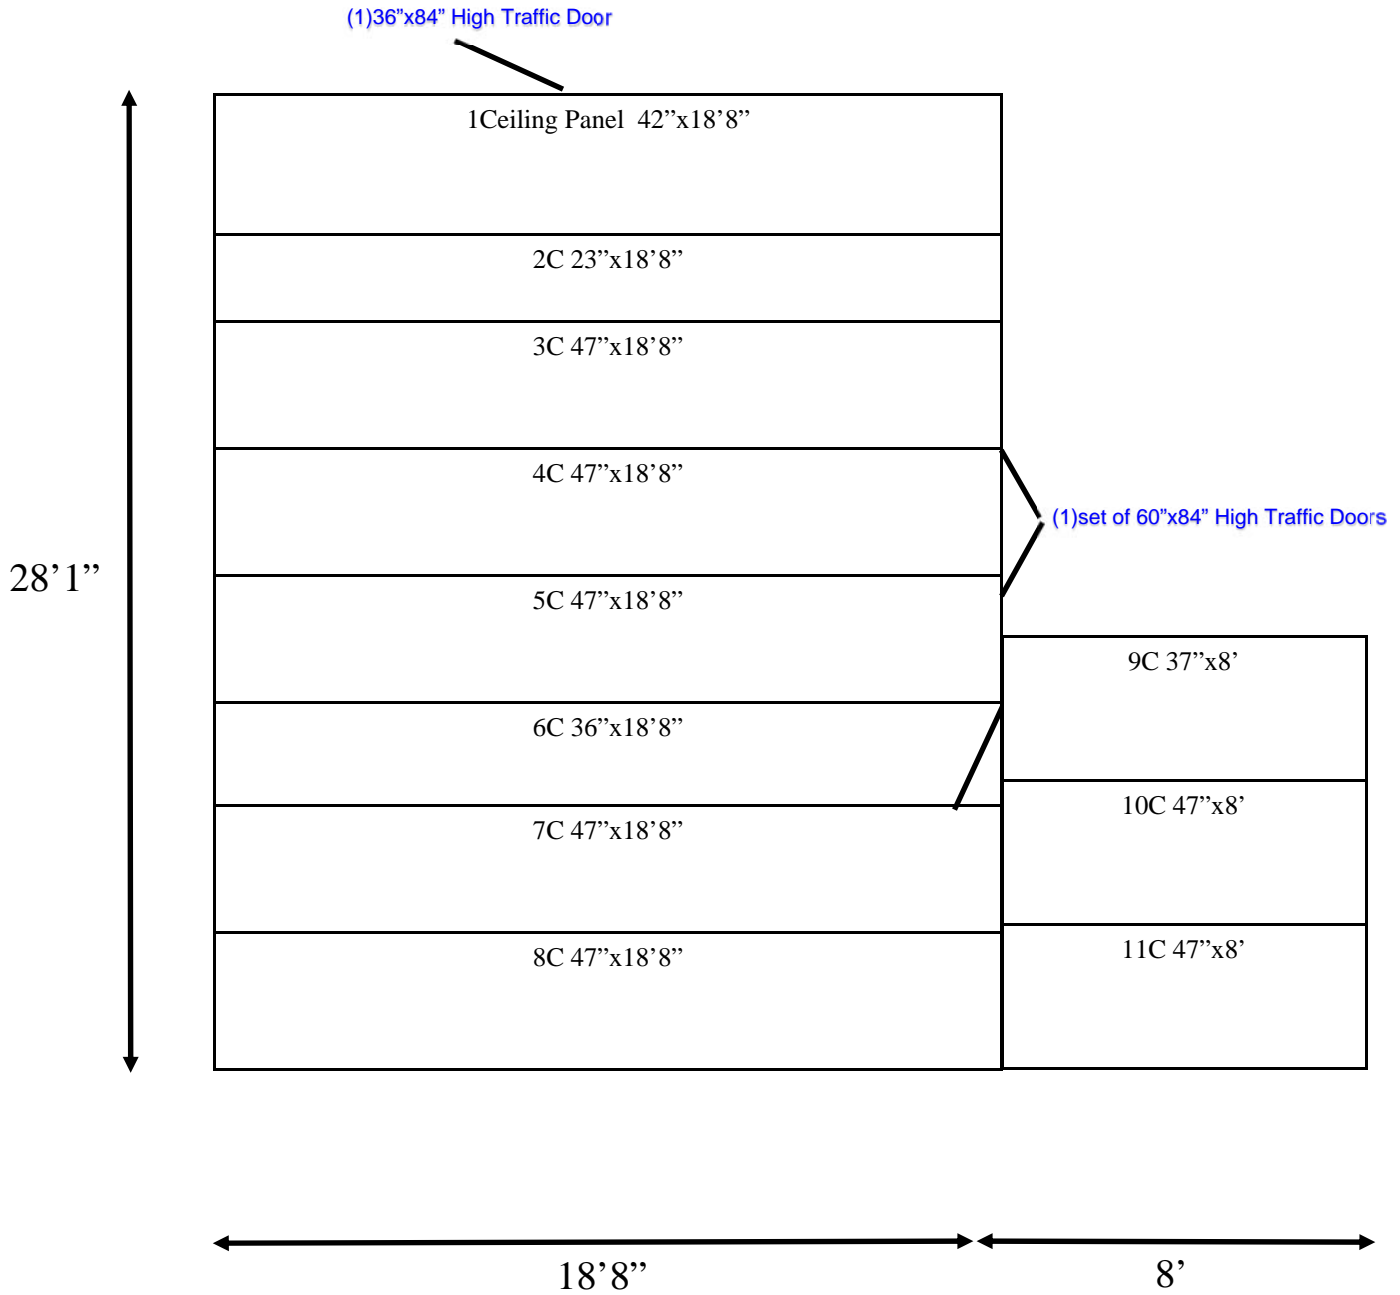

Layout of wall panel #28

| |
|----------------------|
| 28-C |
| 4'x7' opening window |
| 28-B |
| 28-A |

**26'5" x 28'1" x 9'11" H
Combination Cooler / Freezer**

**74-2015
Blue**