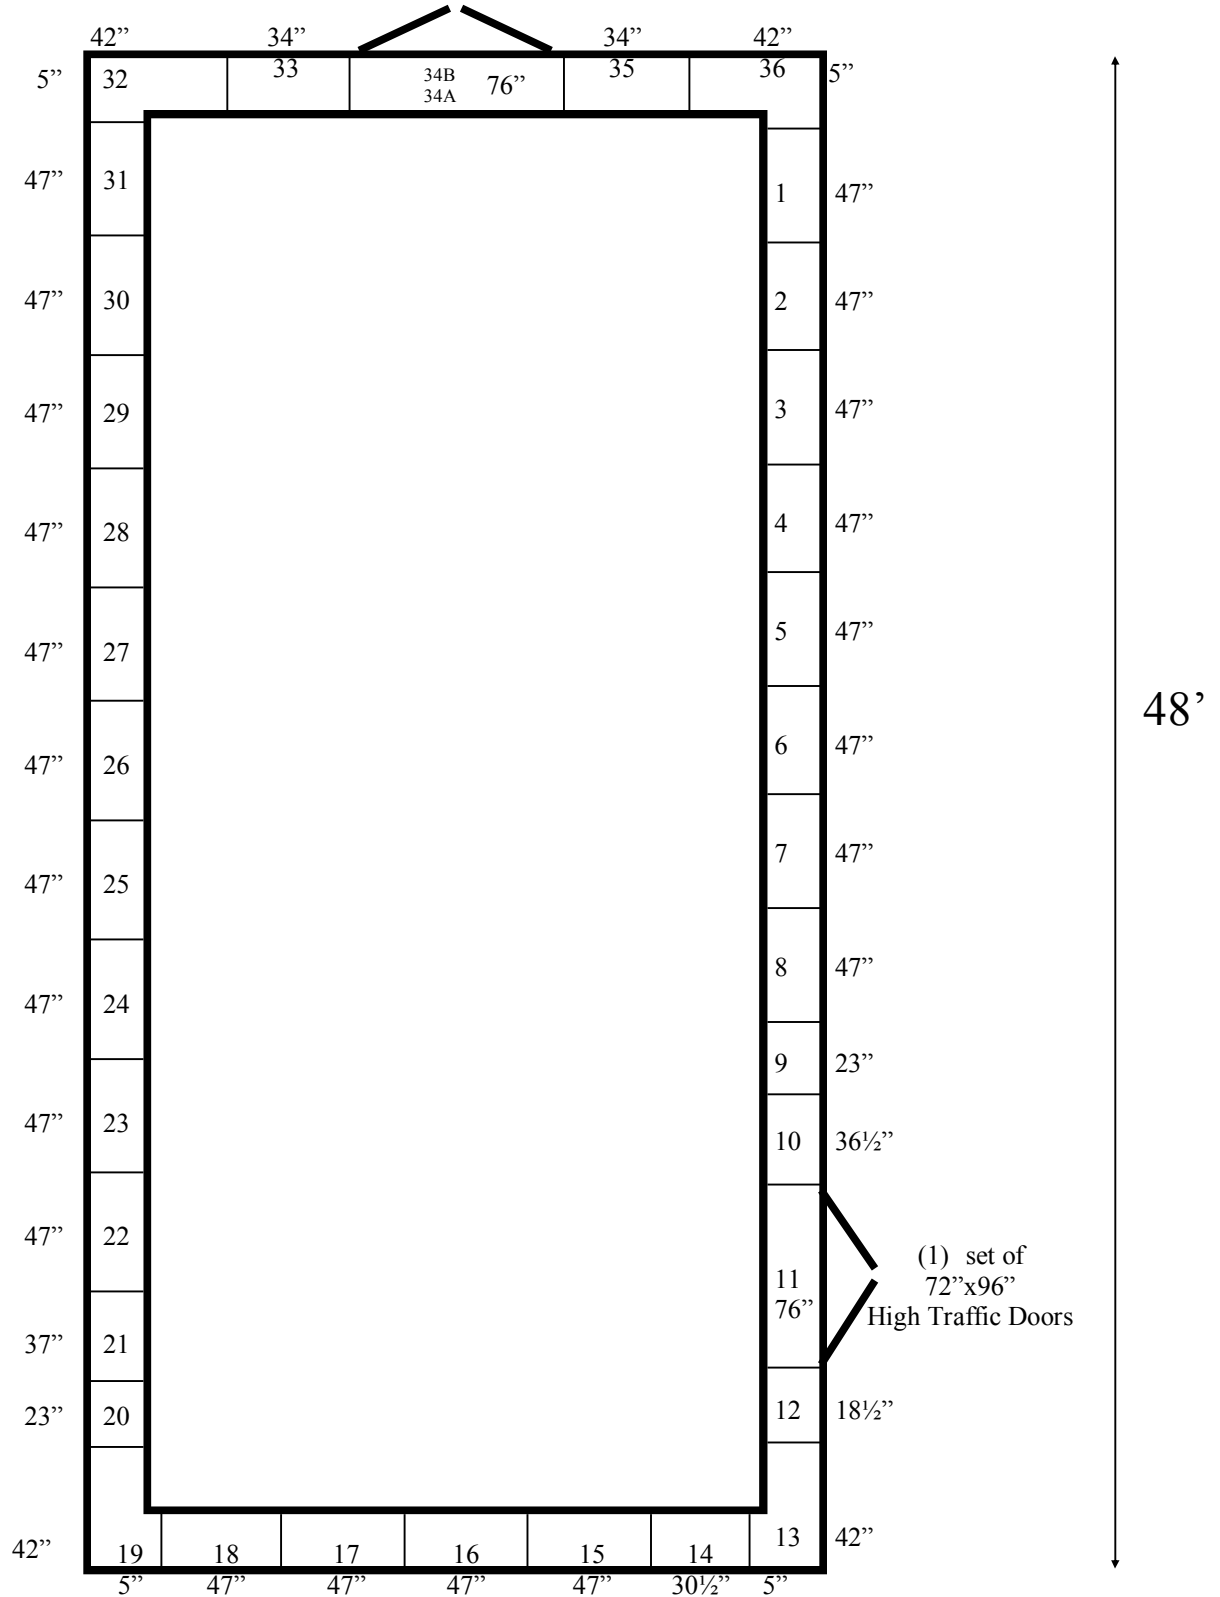

19'

(1) set of 72"x96" High Traffic Doors

19' x 48' x 15'H and 16'H
Cooler or Freezer
Wall Panels Diagram

83-2015
Gray
Not drawn to scale.

19'

(1) set of 72"x96" High Traffic Doors

14C 47"x7'6½"	27C 47"x4'6"	1C 47"x7'6½"
15C 47"x7'6½"	28C 47"x4'6"	2C 47"x7'6½"
16C 47"x7'6½"	29C 47"x4'6"	3C 47"x7'6½"
17C 47"x7'6½"	30C 47"x4'6"	4C 47"x7'6½"
18C 47"x7'6½"	31C 47"x4'6"	5C 47"x7'6½"
19C 47"x7'6½"	32C 47"x4'6"	6C 47"x7'6½"
20C 47"x7'6½"	33C 47"x4'6"	7C 47"x7'6½"
21C 47"x7'6½"	34C 47"x4'6"	8C 47"x7'6½"
22C 47"x7'6½"	35C 47"x4'6"	9C 47"x7'6½"
23C 47"x7'6½"	36C 47"x4'6"	10C 47"x7'6½"
24C 47"x7'6½"	37C 47"x4'6"	11C 47"x7'6½"
25C 23"x7'6½"	38C 23"x4'6"	12C 23"x7'6½"
26C 35"x7'6½"	39C 35"x4'6"	13C 35"x7'6½"

48'

(1) set of 72"x96" High Traffic Doors

19' x 48' x 15'H and 16'H
Cooler or Freezer
Ceiling Panels Diagram

83-2015
Gray
Not drawn to scale.

19' x 48' x 15'H and 16'H
Cooler or Freezer
Riser Diagram

83-2015
Gray
Not drawn to scale.

19' x 48' x 15'H and 16'H
Cooler or Freezer

83-2015
Gray

19' x 48' x 15'H and 16'H
Cooler or Freezer

83-2015
Gray