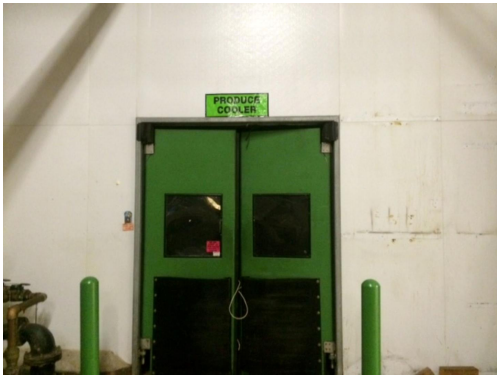

48'

(1) set of 72"x96" High Traffic Doors

19' x 48' x 15'H and 16'H
Cooler or Freezer
Ceiling Panels Diagram

83-2015
Gray
Not drawn to scale.

19' x 48' x 15'H and 16'H
Cooler or Freezer
Riser Diagram

83-2015
Gray
Not drawn to scale.