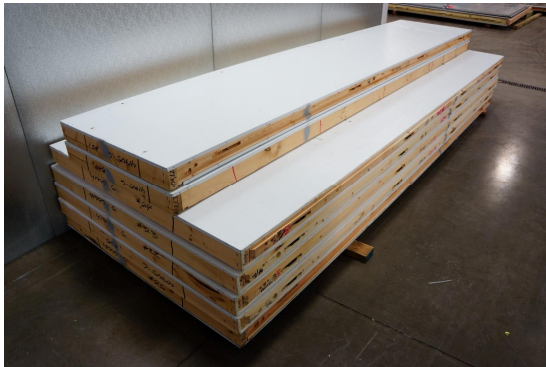

**11'3" x 24'4" x 10'4" H
Cooler or Freezer
Wall & Ceiling Panels Diagram**

**81-2015
Grey
Not drawn to scale.**

**11'3" x 24'4" x 10'4" H
Cooler or Freezer**

**81-2015
Grey**