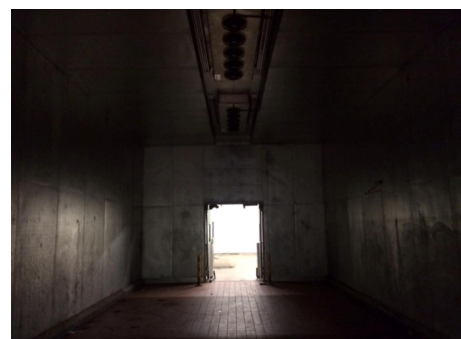

20' x 44' x 15' H and 16' H
Cooler or Freezer
Wall Panels Diagram

74-2015
Green Purple
Not drawn to scale.

20ø

(1)72øx96ø
Set of High Traffic Doors

44ø

Example of raised ceiling.

(1)72øx96ø
Set of High Traffic Doors

**20' x 44' x 15' H and 16' H
Cooler or Freezer
Ceiling Panels Diagram**

**74-2015
Green Purple
Not drawn to scale.**

20' x 44' x 15' H and 16' H
Cooler or Freezer

74-2015
Green Purple

20' x 44' x 15' H and 16' H
Cooler or Freezer