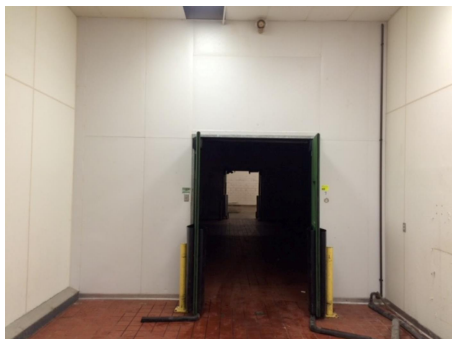

20' x 44' x 15' H and 16' H
Cooler or Freezer
Wall Panels Diagram

74-2015
Green Purple
Not drawn to scale.

20ø

(1)72øx96ø
Set of High Traffic Doors

44ø

Example of raised ceiling.

(1)72øx96ø
Set of High Traffic Doors

**20' x 44' x 15' H and 16' H
Cooler or Freezer
Ceiling Panels Diagram**

**74-2015
Green Purple
Not drawn to scale.**

20' x 44' x 15' H and 16' H
Cooler or Freezer

74-2015
Green Purple

20' x 44' x 15' H and 16' H
Cooler or Freezer