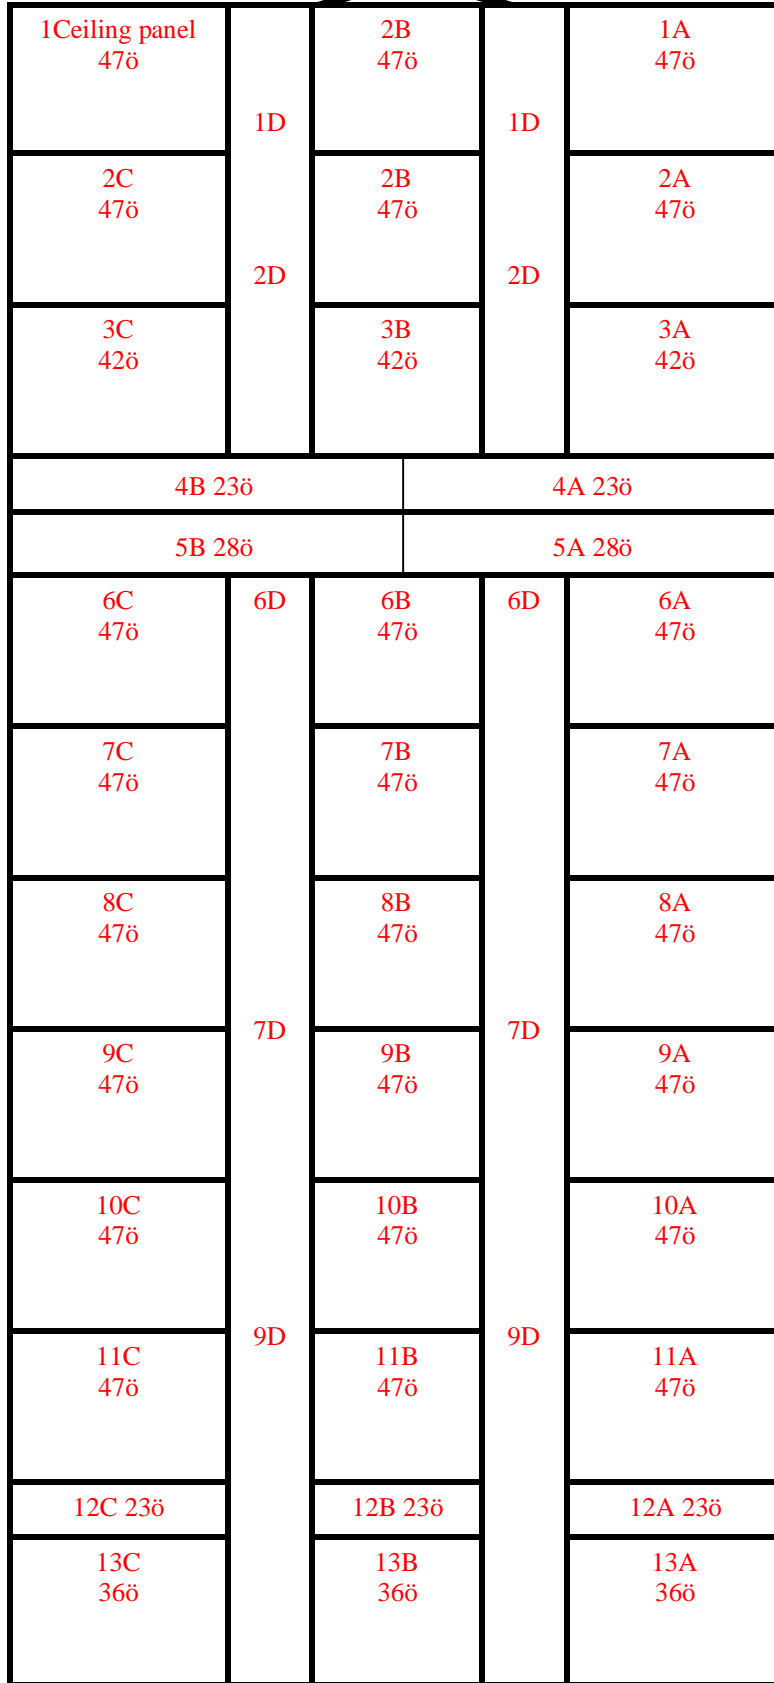

20' x 44' x 15' H and 16' H
Cooler or Freezer
Wall Panels Diagram

74-2015
Green Purple
Not drawn to scale.

20ø

(1)72øx96ø
Set of High Traffic Doors

44ø

Example of raised ceiling.

(1)72øx96ø
Set of High Traffic Doors

**20' x 44' x 15' H and 16' H
Cooler or Freezer
Ceiling Panels Diagram**

**74-2015
Green Purple
Not drawn to scale.**

20' x 44' x 15' H and 16' H
Cooler or Freezer

74-2015
Green Purple

20' x 44' x 15' H and 16' H
Cooler or Freezer

74-2015
Green Purple