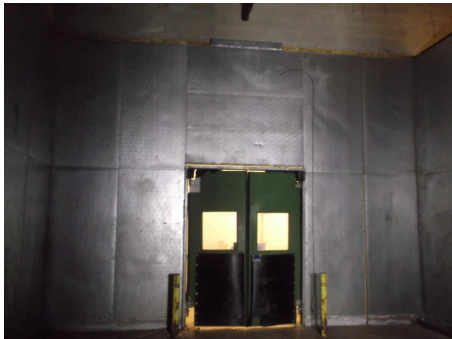

20' x 44' x 15' H and 16' H
Cooler or Freezer

74-2015
Green Purple