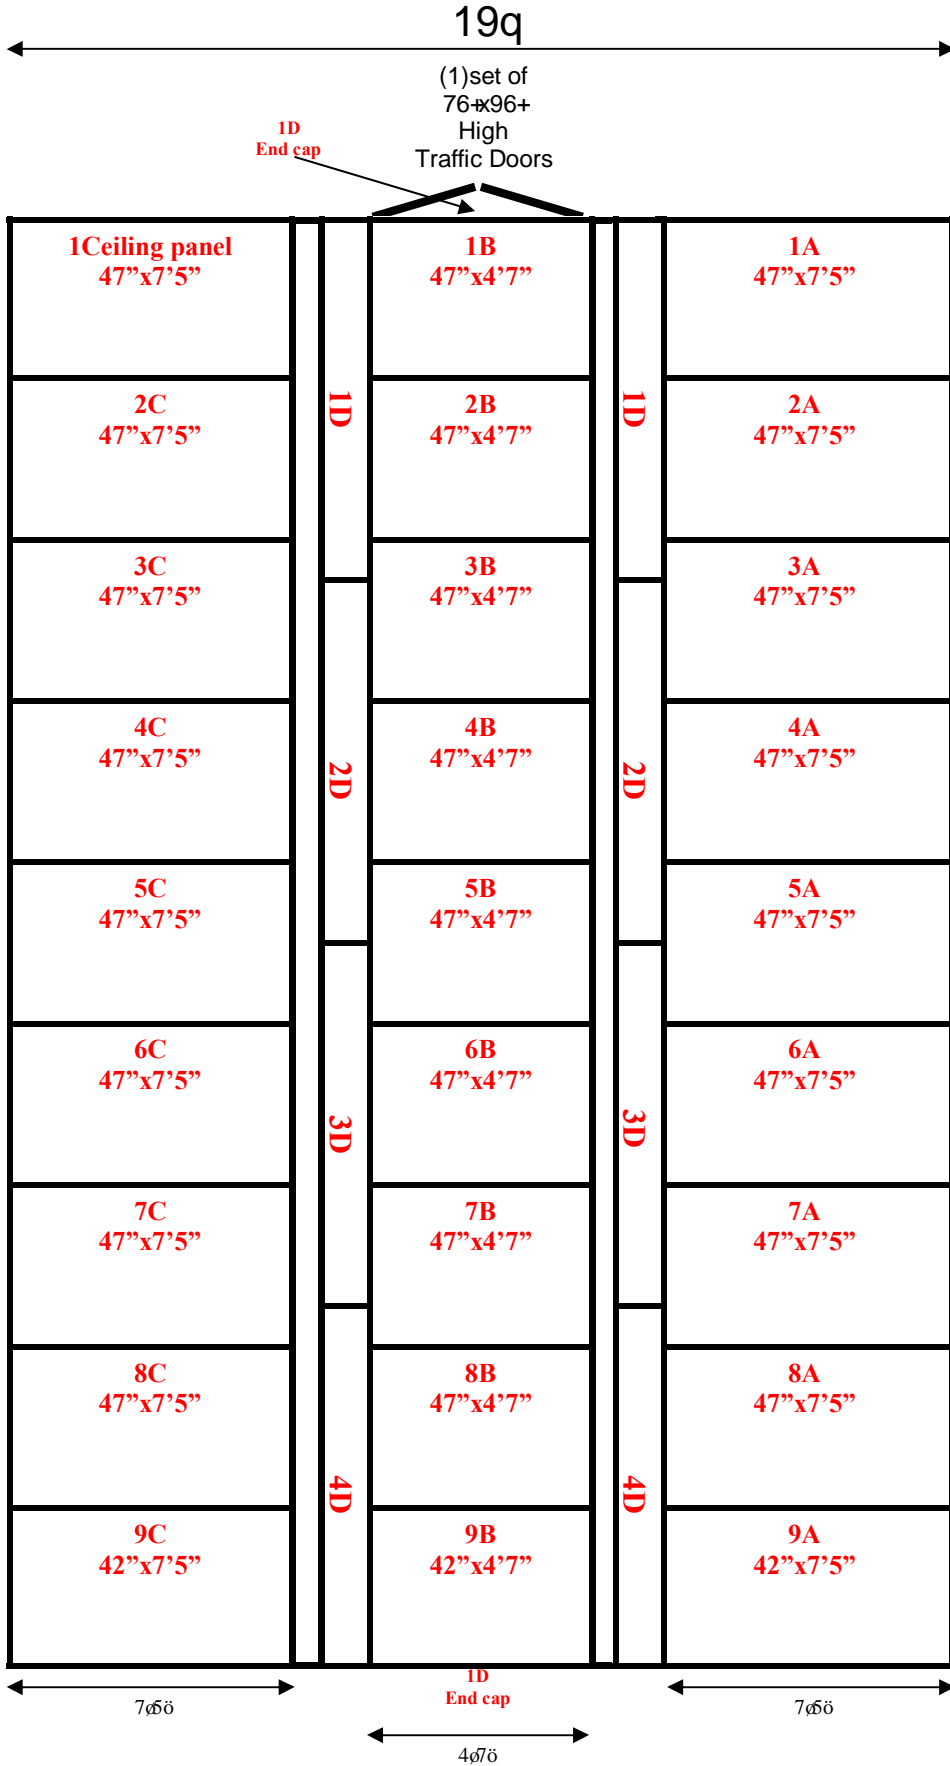

**19' x 34'10" x 15'H and 16'H
Cooler or Freezer
Wall Panels Diagram**

**73-2015
Dark Green
Not drawn to scale.**

19' x 34'10" x 15'H and 16'H
Cooler or Freezer
Ceiling Panels Diagram

73-2015
Dark Green
Not drawn to scale.

**19' x 34'10" x 15'H and 16'H
Cooler or Freezer**

**73-2015
Dark Green**

**19' x 34'10" x 15'H and 16'H
Cooler or Freezer**

**73-2015
Dark Green**