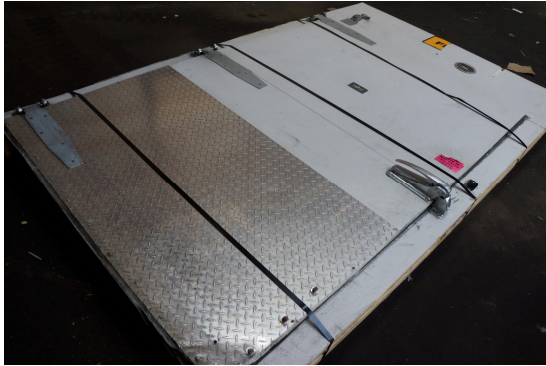

**20' x 36'1" x 14' H
Cooler or Freezer
Wall & Ceiling Panels Diagram**

**74-2015
Red
Not drawn to scale.**

20' x 36'1" x 14' H
Cooler or Freezer

74-2015
Red

20' x 36'1" x 14' H
Cooler or Freezer

74-2015
Red