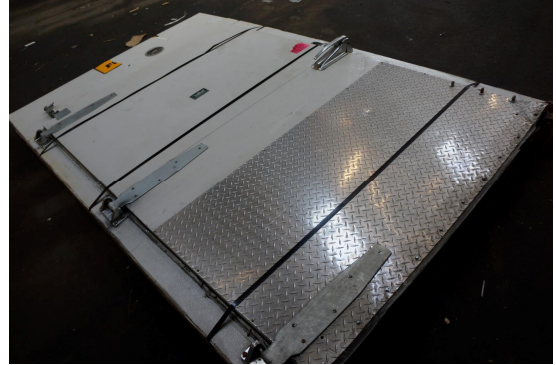

**20' x 36'1" x 14' H
Cooler or Freezer
Wall & Ceiling Panels Diagram**

**74-2015
Red
Not drawn to scale.**

20' x 36'1" x 14' H
Cooler or Freezer

74-2015
Red

20' x 36'1" x 14' H
Cooler or Freezer

74-2015
Red