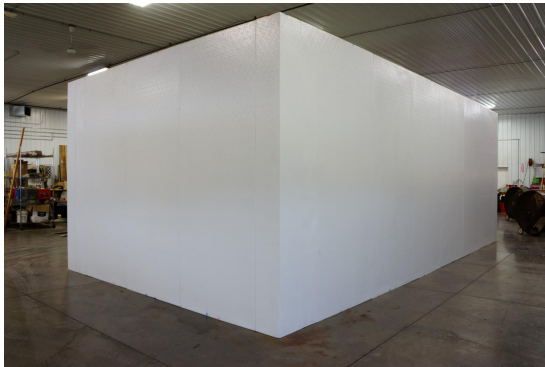

**14'6" x 26' x 10'2" H**  
Cooler or Freezer  
Wall & Ceiling Panels Diagram

**70-2015**  
Red Blue  
Not drawn to scale.

**14'6" x 26' x 10'2" H  
Cooler or Freezer**

**70-2015  
Red Blue**