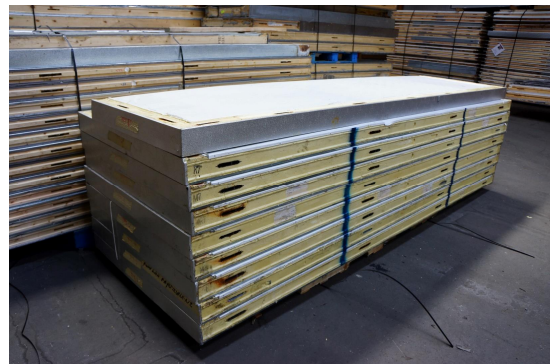

11'7" x 33'7" x 8'8" H
Freezer With Floor
Wall, Ceiling & Floor Panels Diagram

62-2015
Blue
Not drawn to scale.

**11'7" x 33'7" x 8'8" H
Freezer With Floor**

**62-2015
Blue**