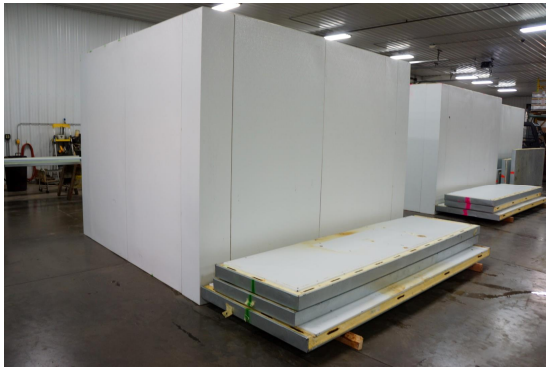

**9'8" x 10'8" x 8'2" H  
Cooler or Freezer  
Wall & Ceiling Panels Diagram**

**9'8" x 10'8" x 8'2" H  
Cooler or Freezer**

**70-2015  
Green**