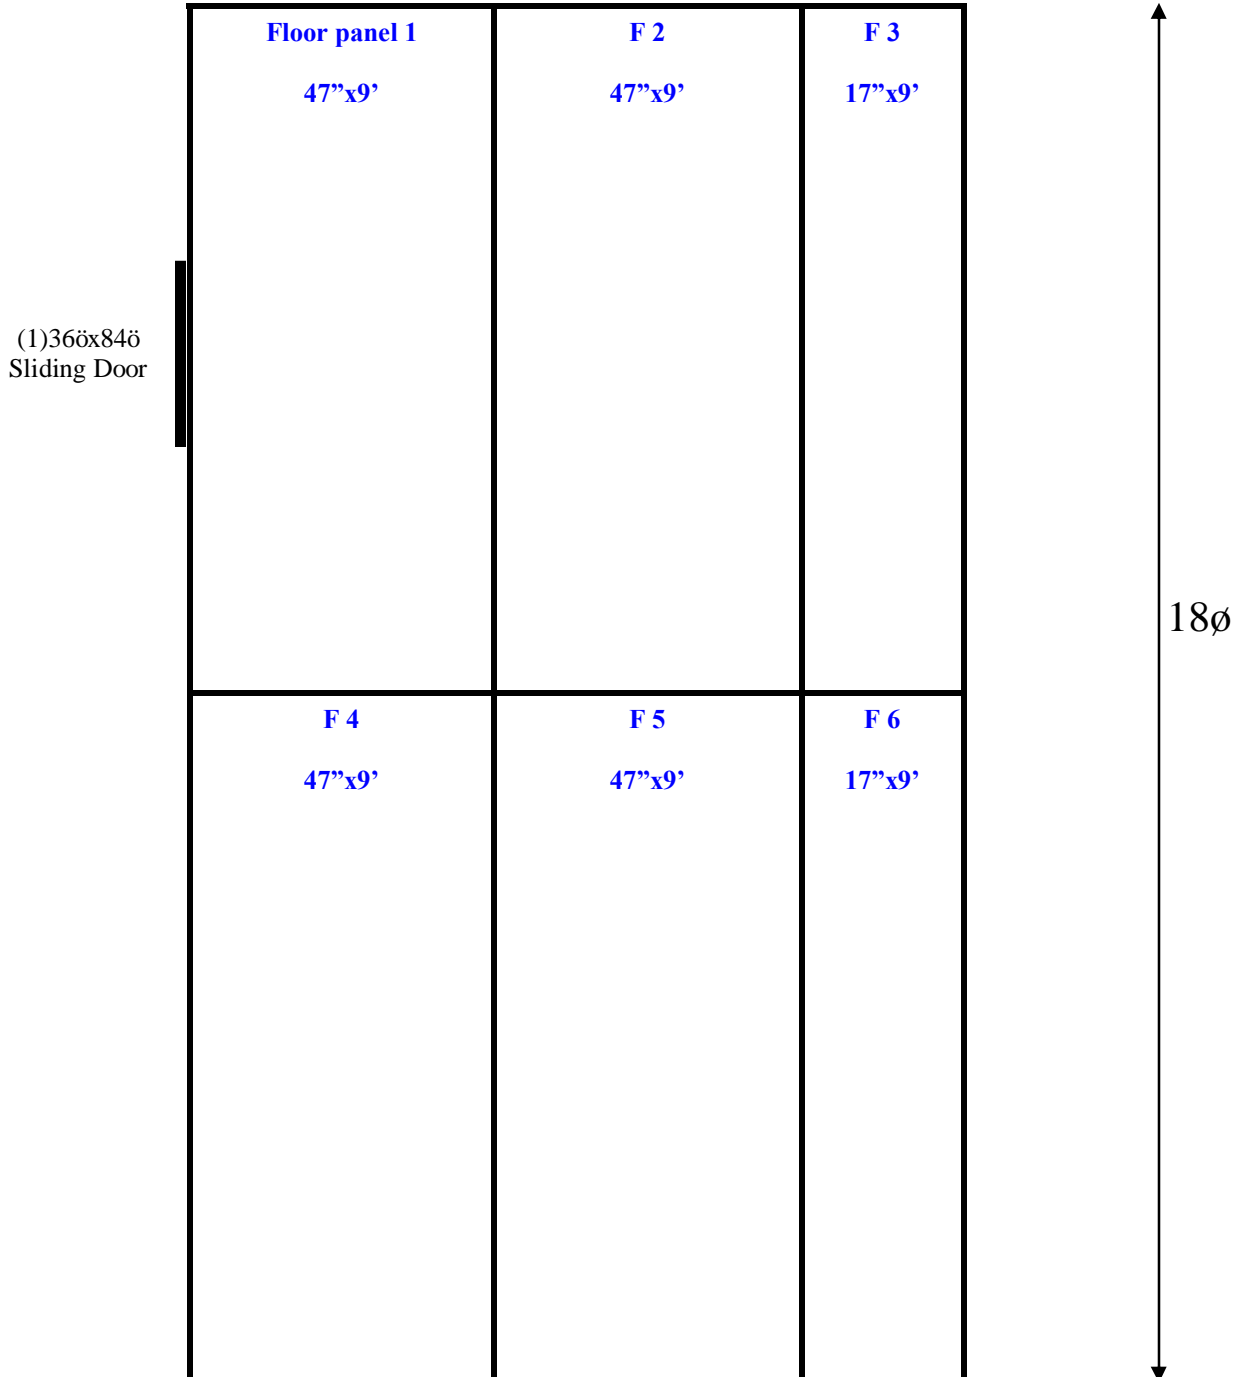

9øö

**9'3" x 18' x 10' H  
Freezer With Floor  
Wall & Ceiling Panels Diagram**

**52-2015  
No color  
Not drawn to scale.**

9øö

9'3" x 18' x 10' H  
Freezer With Floor  
Floor Panels Diagram

52-2015  
No color  
Not drawn to scale.

**9'3" x 18' x 10' H  
Freezer With Floor**

**52-2015  
No Color**