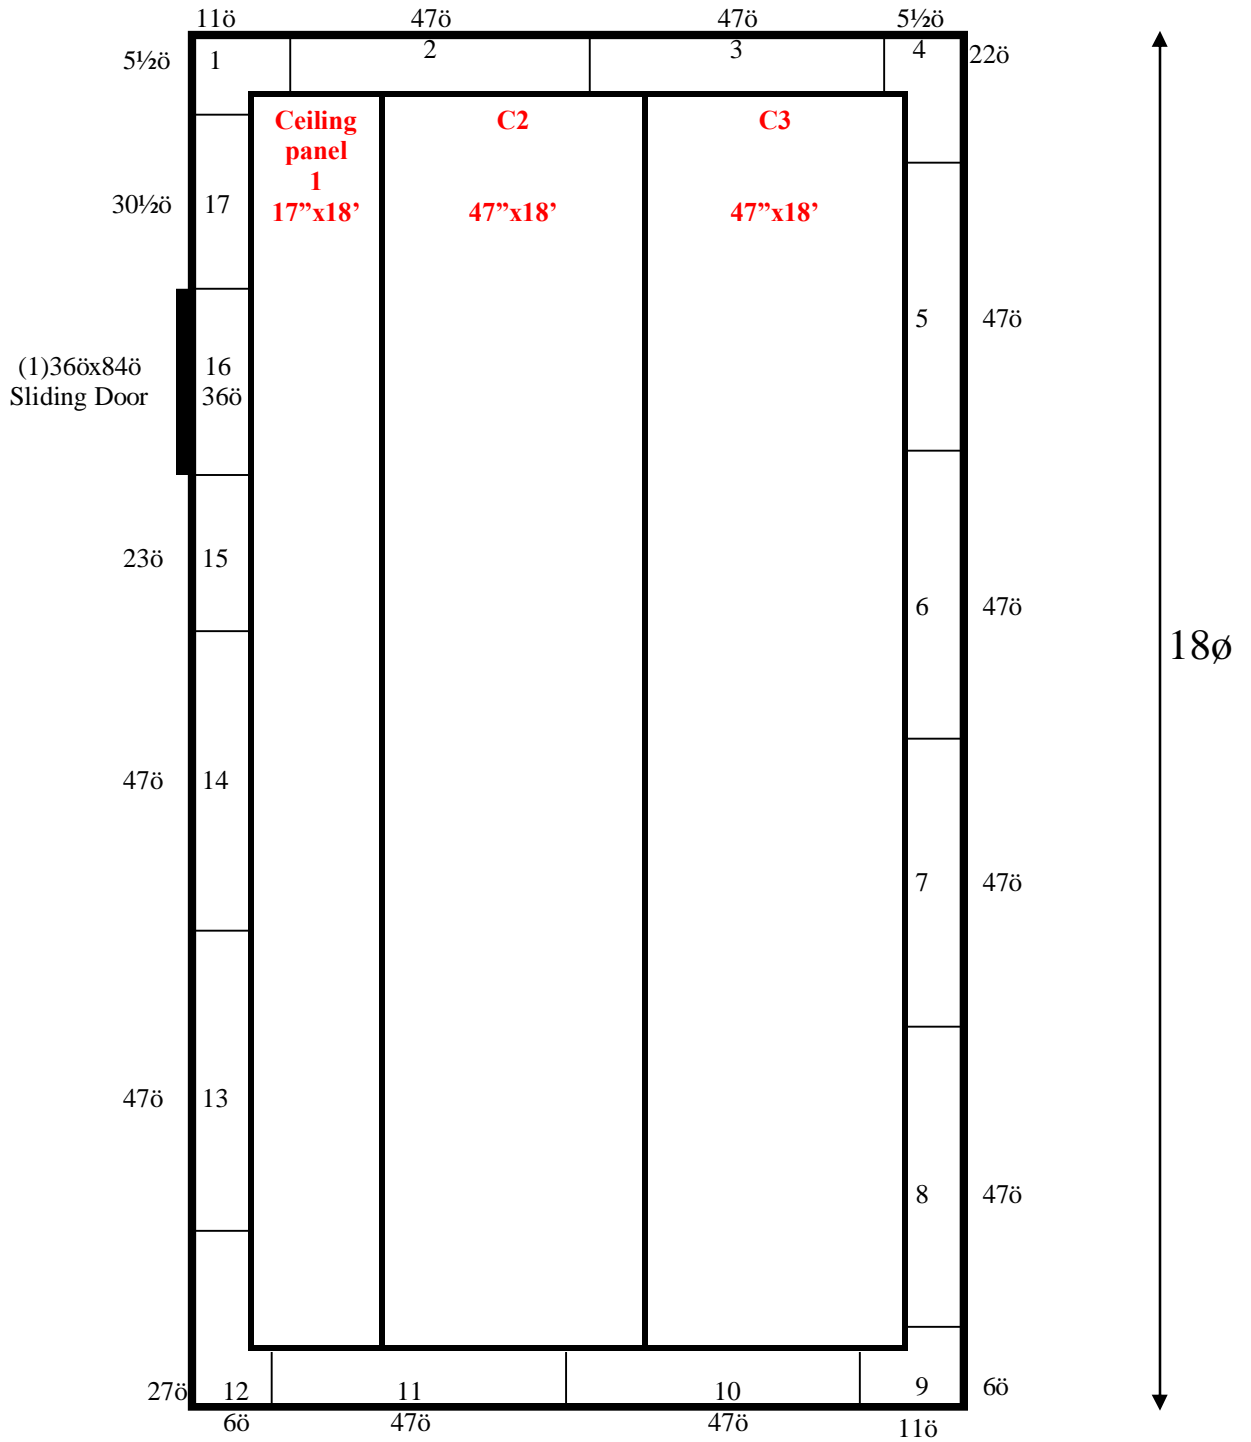

9øö

**9'3" x 18' x 10' H  
Freezer With Floor  
Wall & Ceiling Panels Diagram**

**52-2015  
No color  
Not drawn to scale.**

9øö

9'3" x 18' x 10' H  
Freezer With Floor  
Floor Panels Diagram

52-2015  
No color  
Not drawn to scale.

**9'3" x 18' x 10' H  
Freezer With Floor**

**52-2015  
No Color**