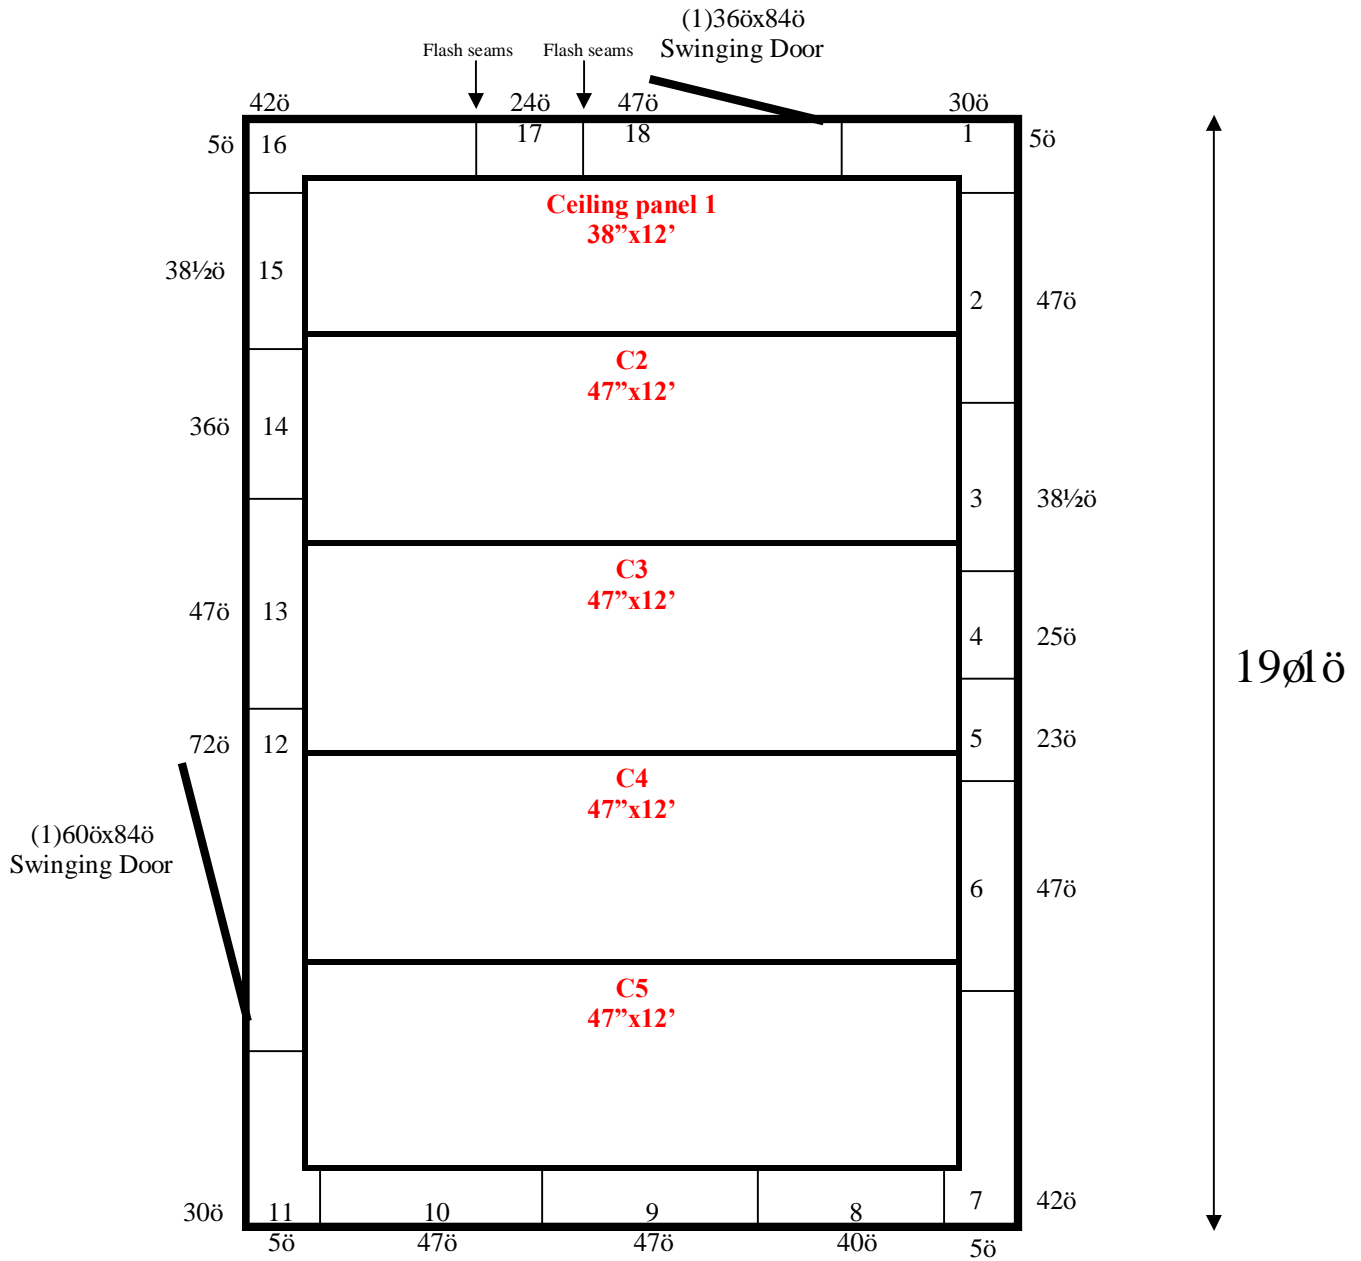

12ø

12' x 19'1" x 9'11" H
Cooler
Wall & Ceiling Panels Diagram

64-2015
Brown
Not drawn to scale.

**12' x 19'1" x 9'11" H
Cooler**

**64-2015
Brown**