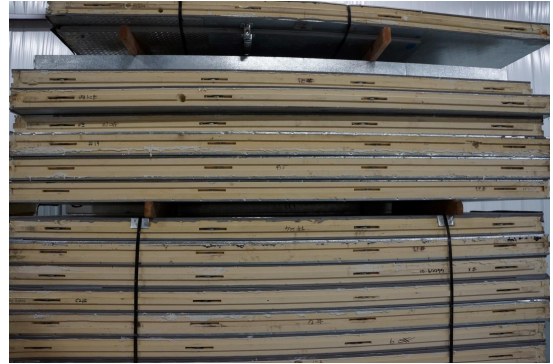

23ø

23' x 23' x 11' H
Cooler or Freezer
Wall & Ceiling Panels Diagram

46-2015
No color
Not drawn to scale.

**23' x 23' x 11' H
Cooler or Freezer**

**46-2015
No color**

**23' x 23' x 11' H
Cooler or Freezer**