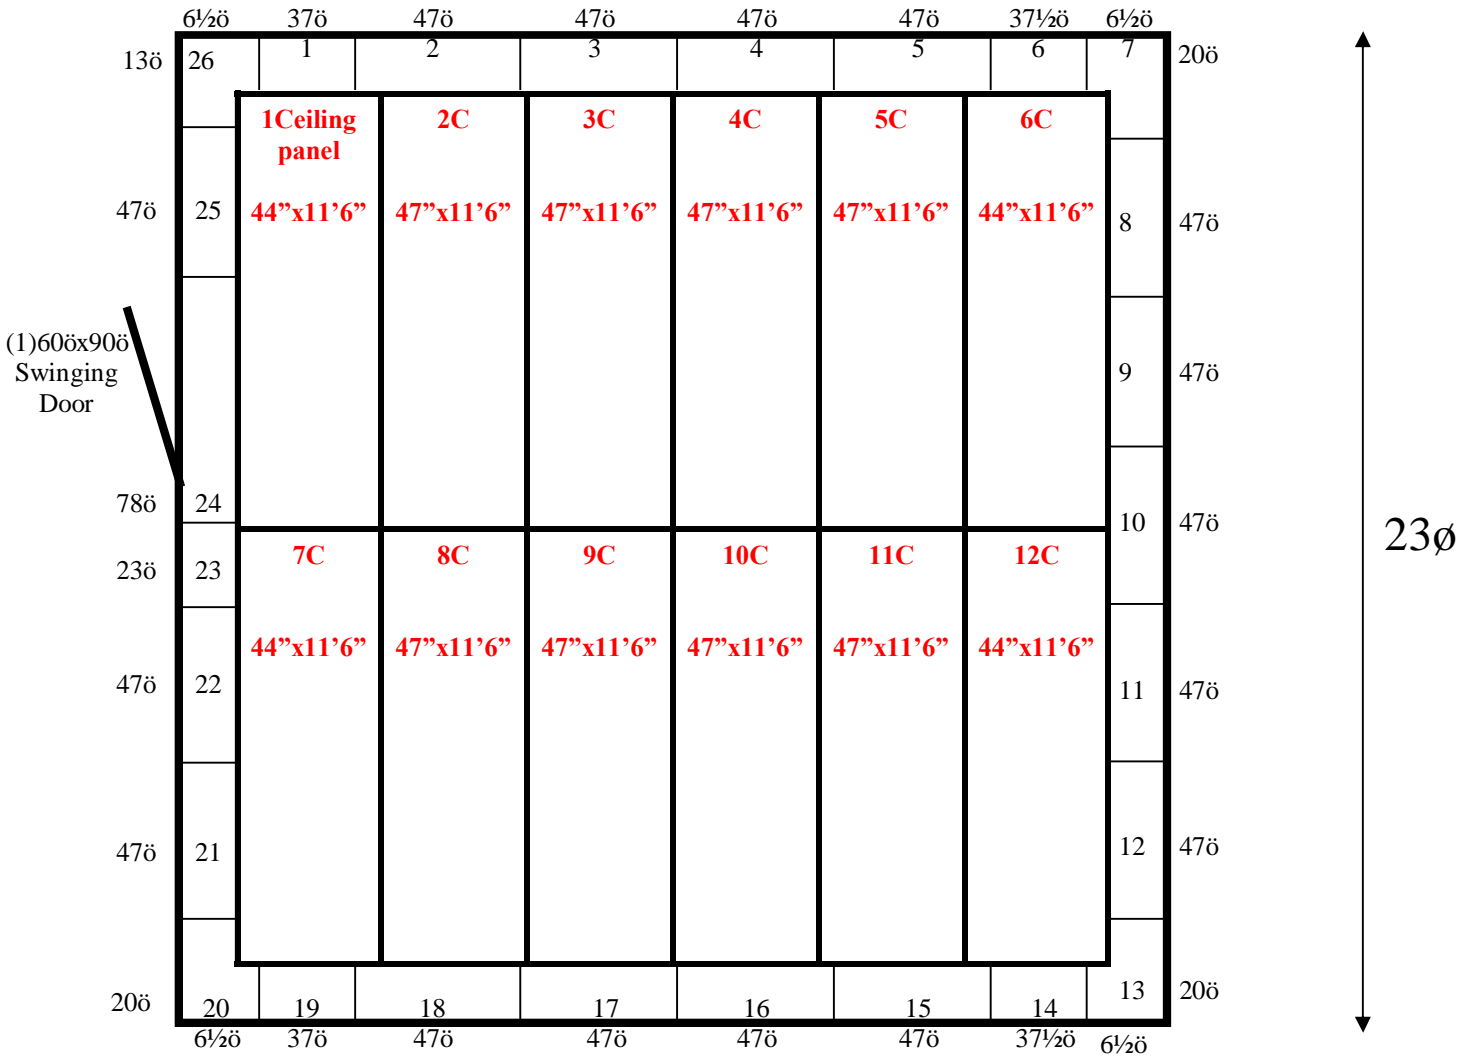

23ø

23' x 23' x 11' H
Cooler or Freezer
Wall & Ceiling Panels Diagram

46-2015
No color
Not drawn to scale.

**23' x 23' x 11' H
Cooler or Freezer**

**46-2015
No color**

**23' x 23' x 11' H
Cooler or Freezer**

**46-2015
No color**