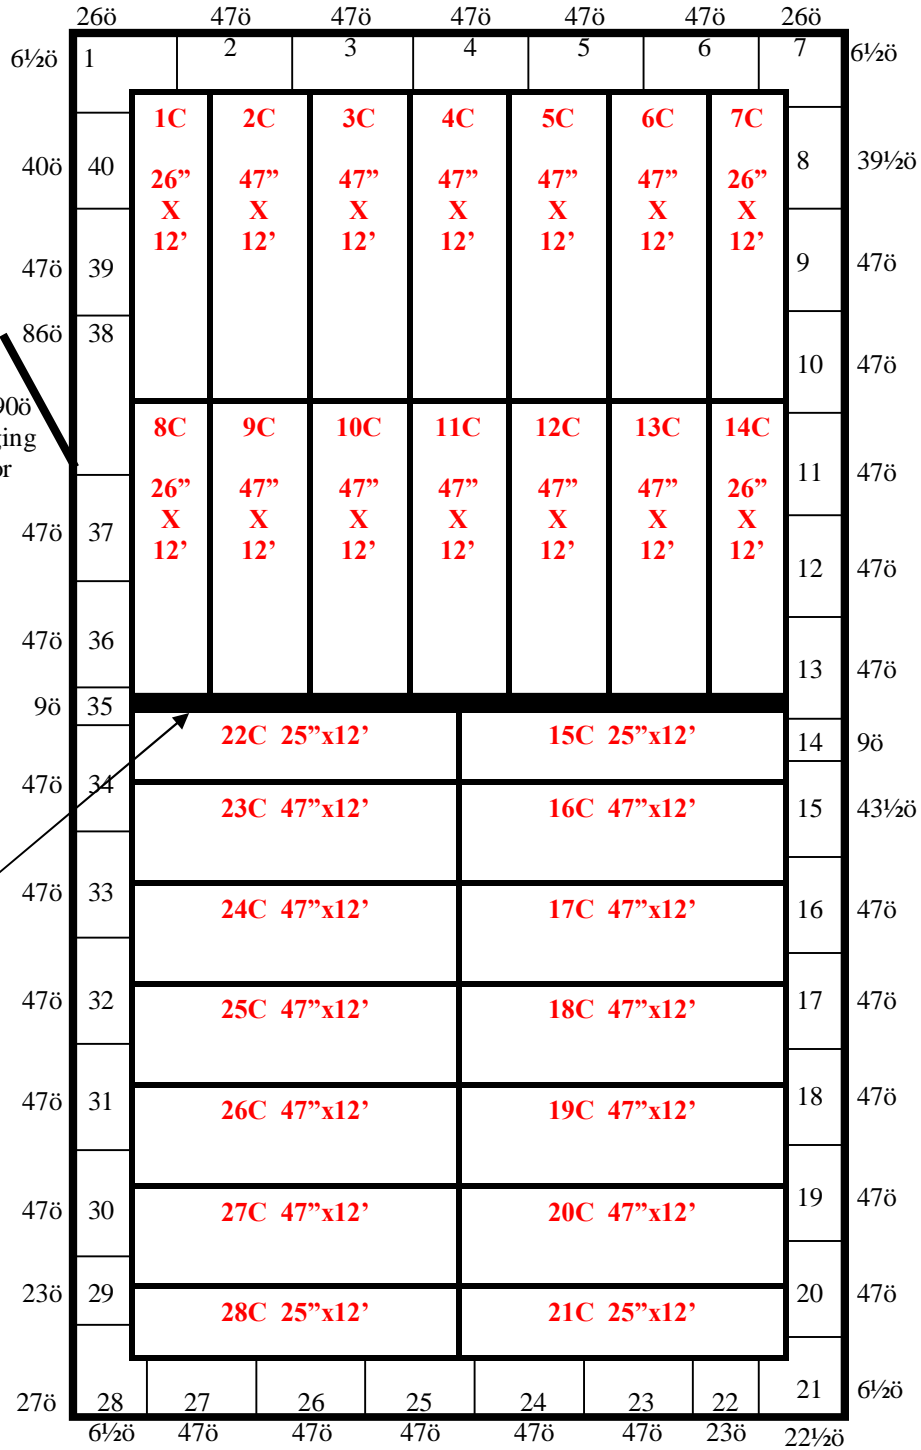

24ø

When setting up box need to start on this end of ceiling.

(1) 60øx90ø Swinging Door

Filler strip 2¼" on long edge of 22C & 15C.

47ø10ø

24' x 47'10" x 11' H
Cooler or Freezer
Wall & Ceiling Panels Diagram

45-2015
No color
Not drawn to scale.

**24' x 47'10" x 11' H
Cooler or Freezer**

**45-2015
No Color**

24' x 47'10" x 11' H
Cooler or Freezer

45-2015
No Color