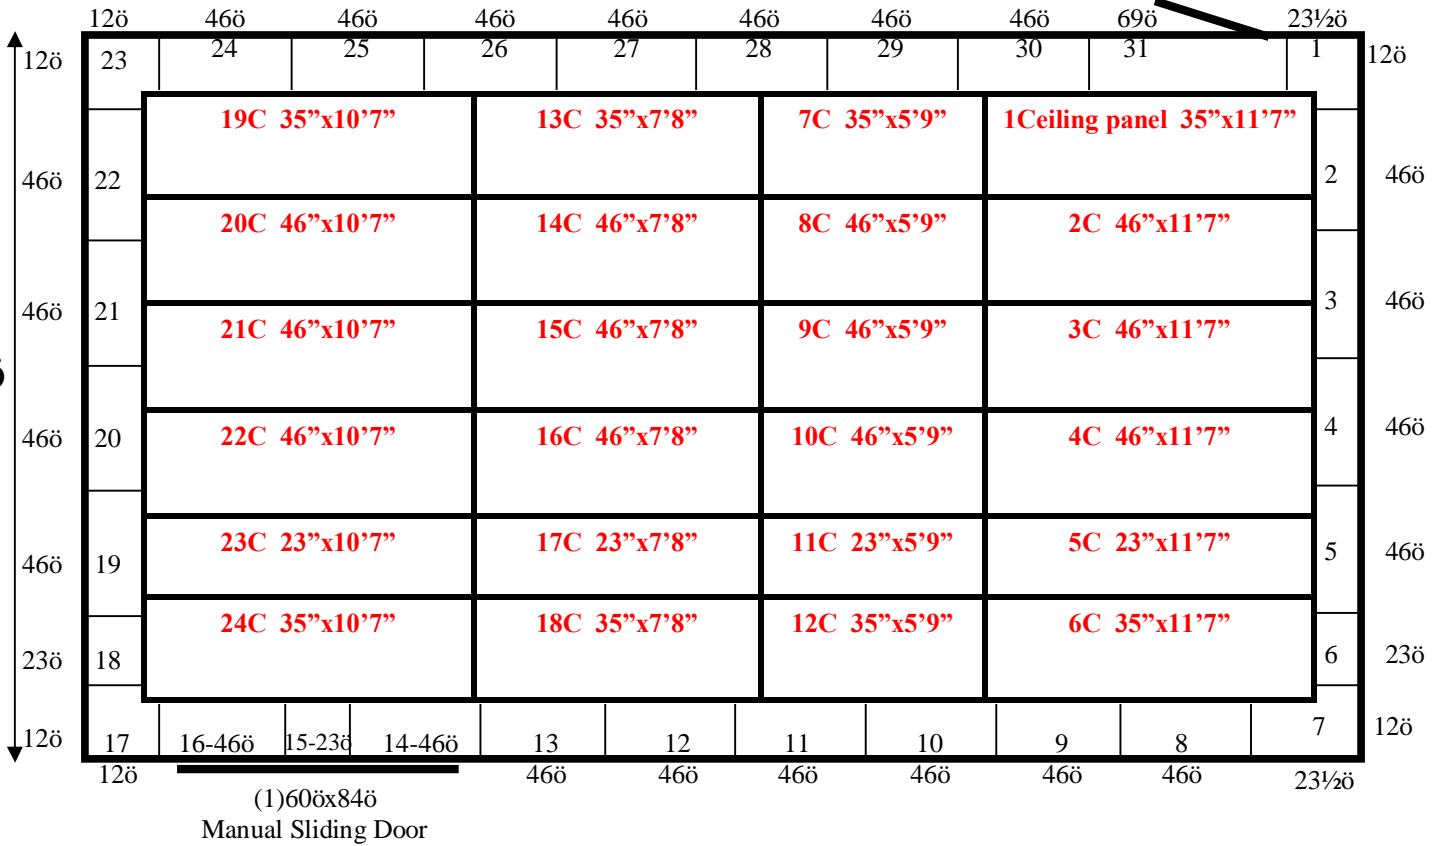

35ø8ö

(1)42öx81ö
Swinging Door

19ø3ö

19'3" x 35'8" x 8'5" H (7'6" H with beams inside)
Cooler or Freezer
Wall & Ceiling Panels Diagram

33-2015
Orange
Not drawn to scale.

**19'3" x 35'8" x 8'5" H (7'6" H with beams inside)
Cooler or Freezer**

**33-2015
Orange**