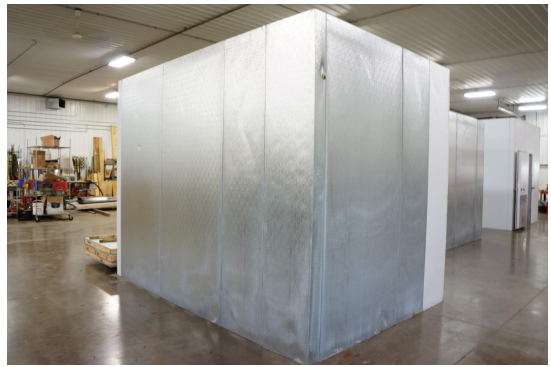

8' x 12' x 9' H
Walk-In Cooler
Wall & Ceiling Panels Diagram

54-2015
Blue
Not drawn to scale.

**8' x 12' x 9' H
Walk-In Cooler**

**54-2015
Blue**