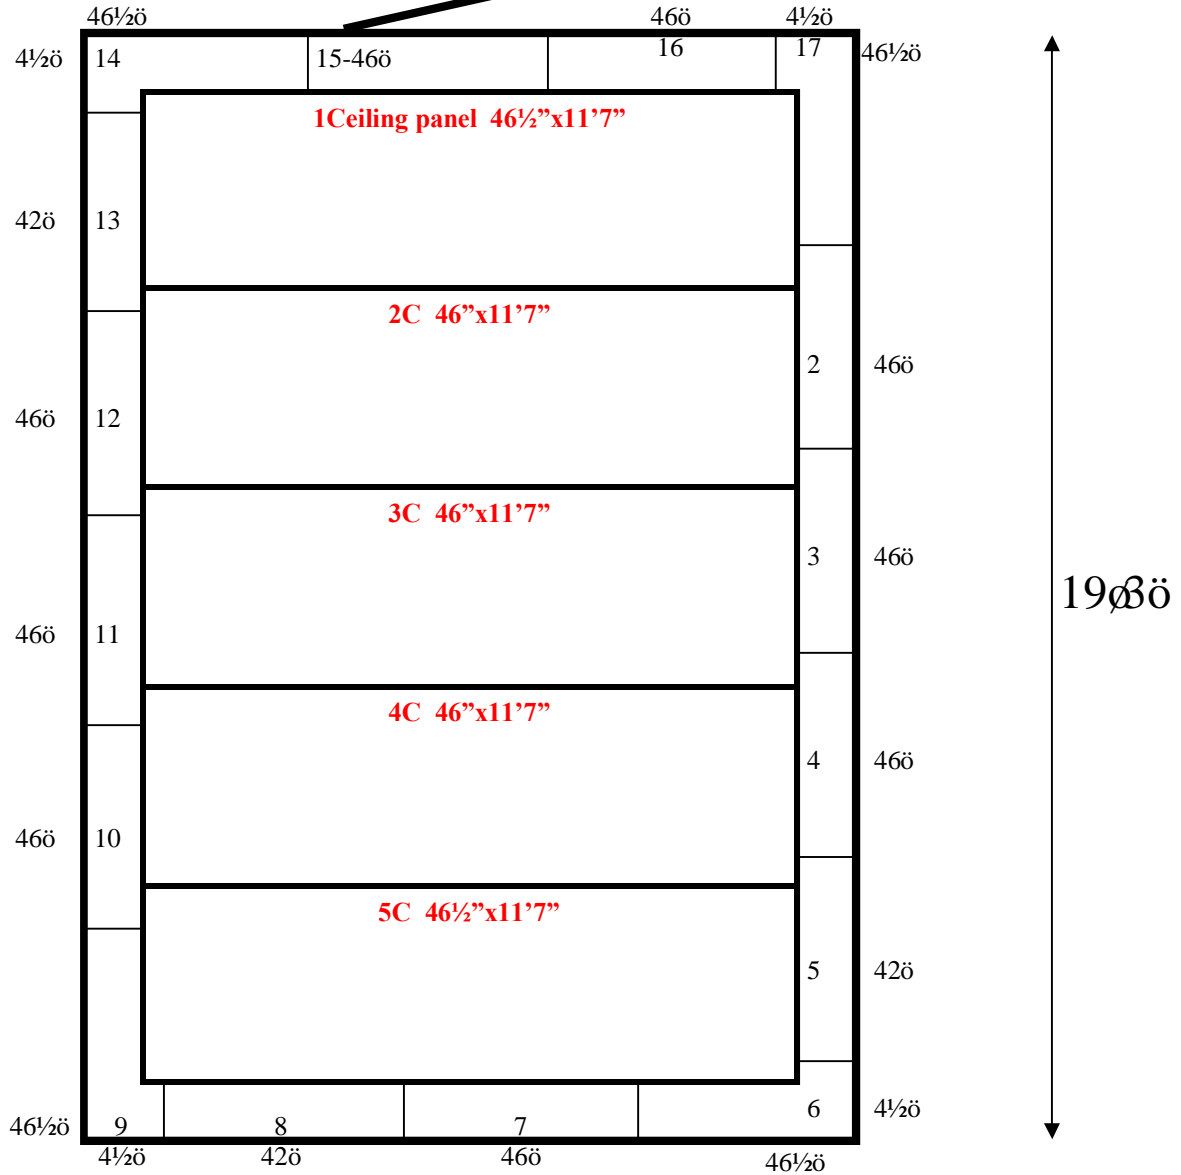

11'7"ö

(1)36"öx78"ö  
Swinging Door

11'7" x 19'3" x 8'2" H  
Cooler or Freezer  
Wall & Ceiling Panels Diagram

20-2015  
No color  
Not drawn to scale.

**11'7" x 19'3" x 8'2" H**  
**Cooler or Freezer**

**20-2015**  
**No color**