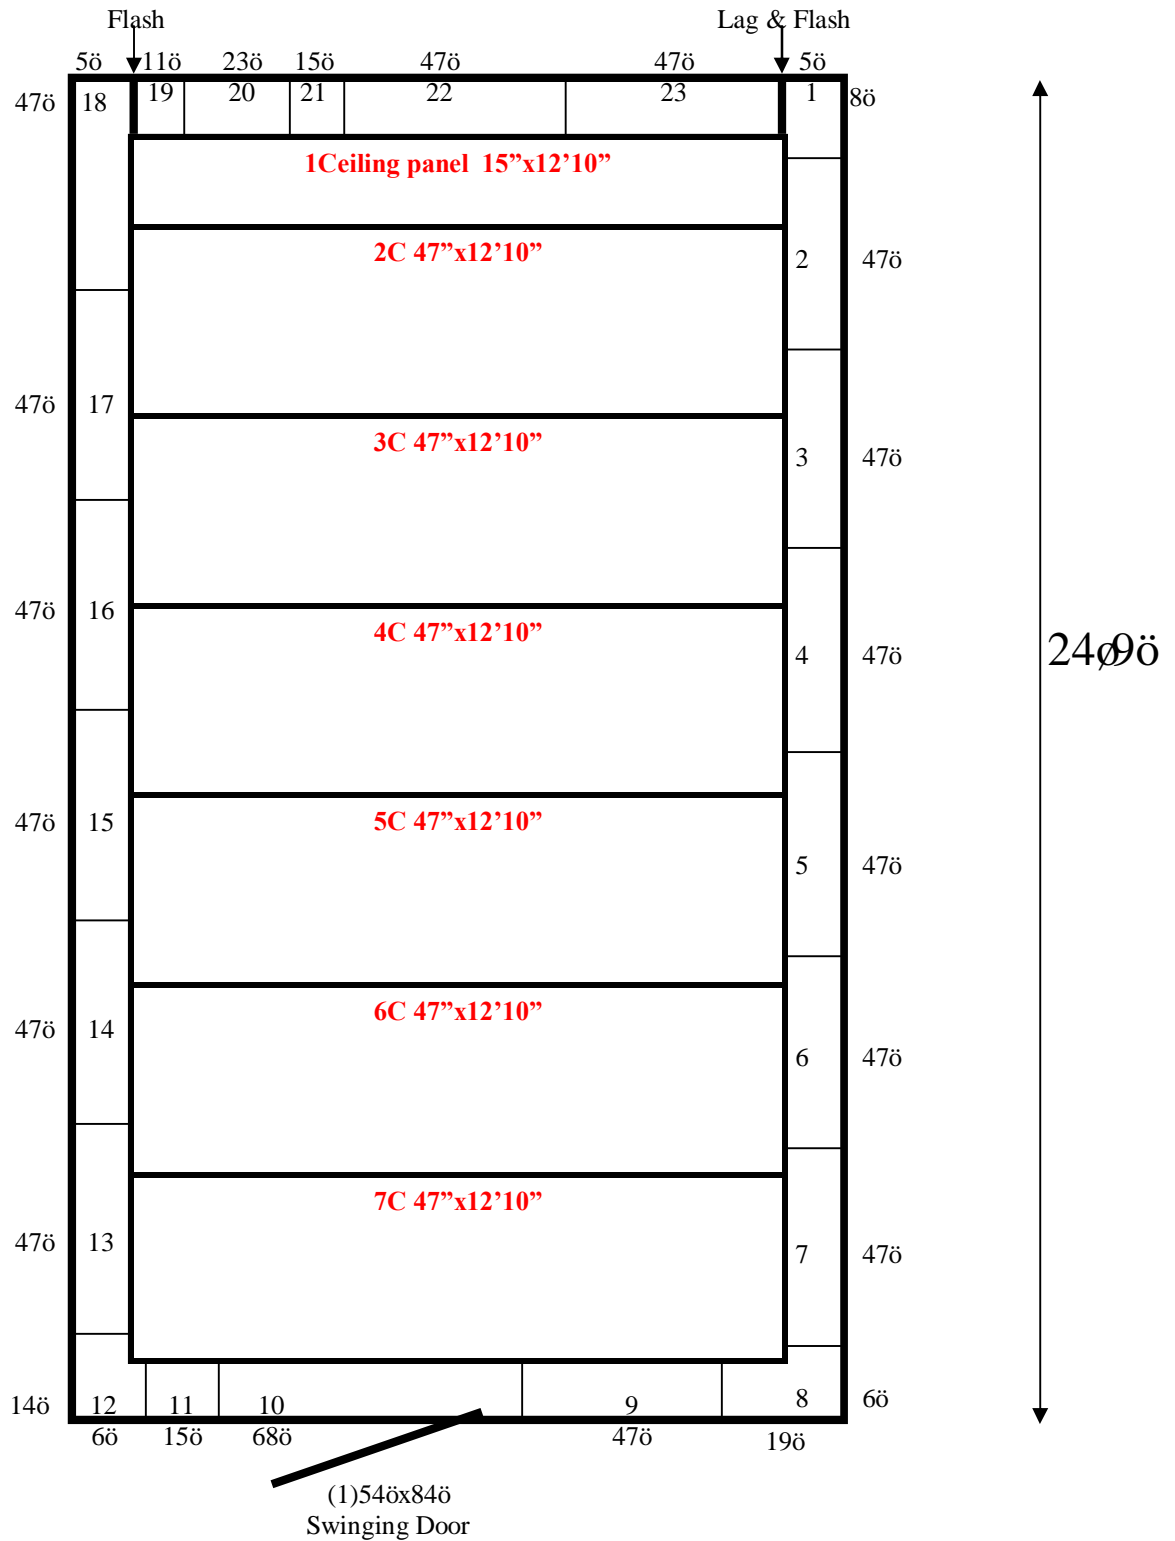

12ø10ö

12'10" x 24'9" x 8'5" H
Cooler or Freezer
Wall & Ceiling Panels Diagram

38-2015
Black Purple
Not drawn to scale.

**12'10" x 24'9" x 8'5" H
Cooler or Freezer**

**38-2015
Black Purple**