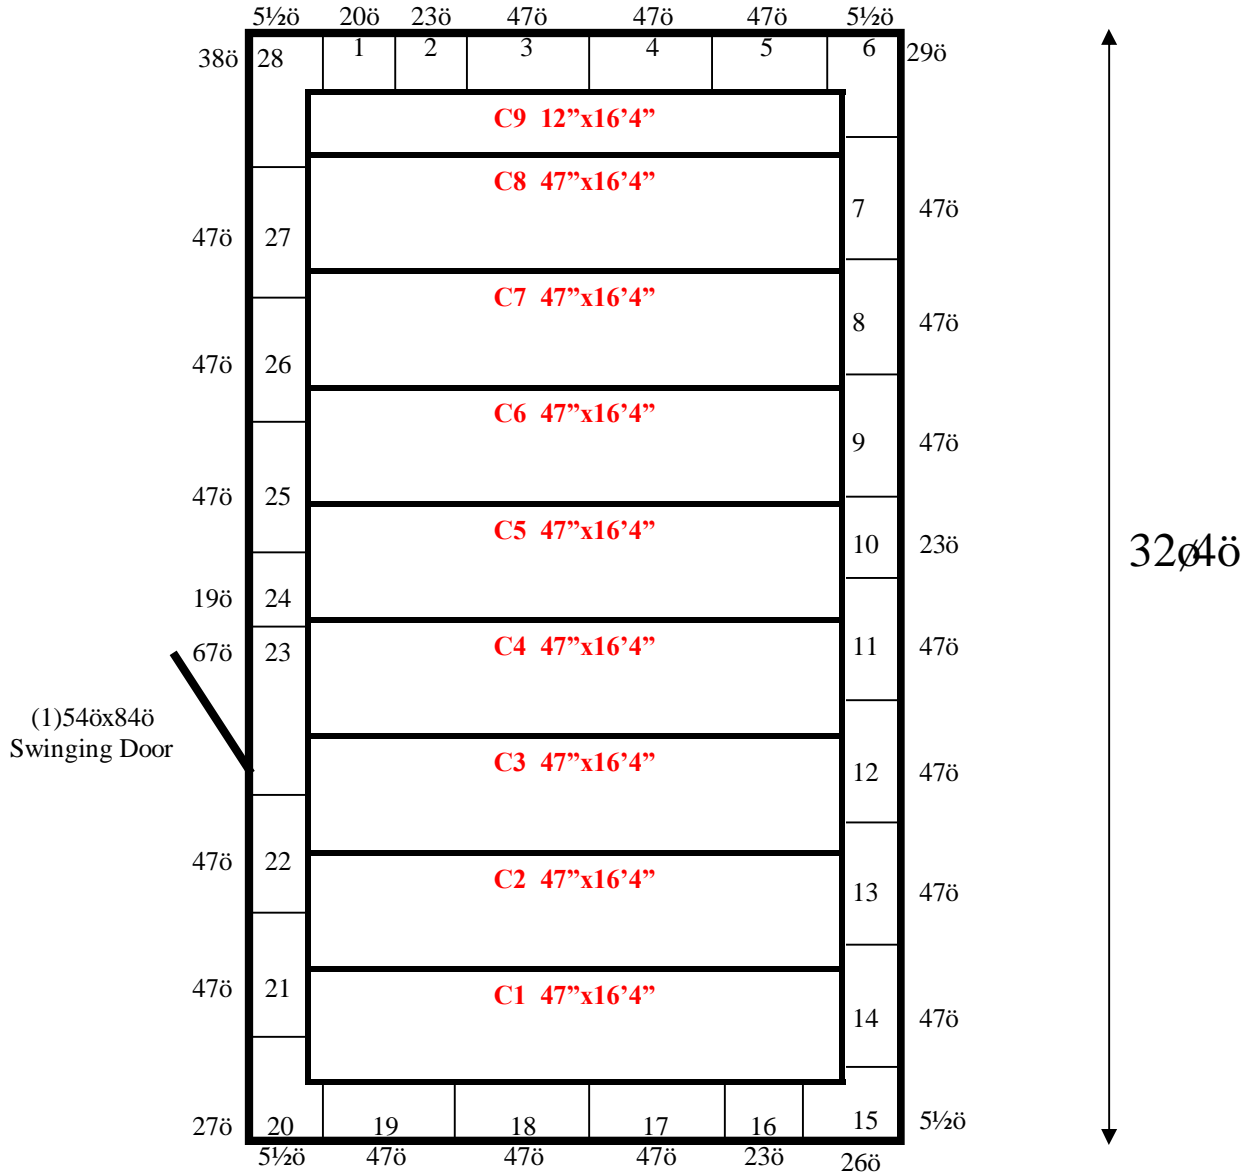

16ø4

(1)54øx84ø
Swinging Door

16'4" x 32'4" x 8'5" H
Cooler or Freezer
Wall & Ceiling Panels Diagram

26-2015
Yellow Purple
Not drawn to scale.

**16'4" x 32'4" x 8'5" H
Cooler or Freezer**

**26-2015
Yellow Purple**