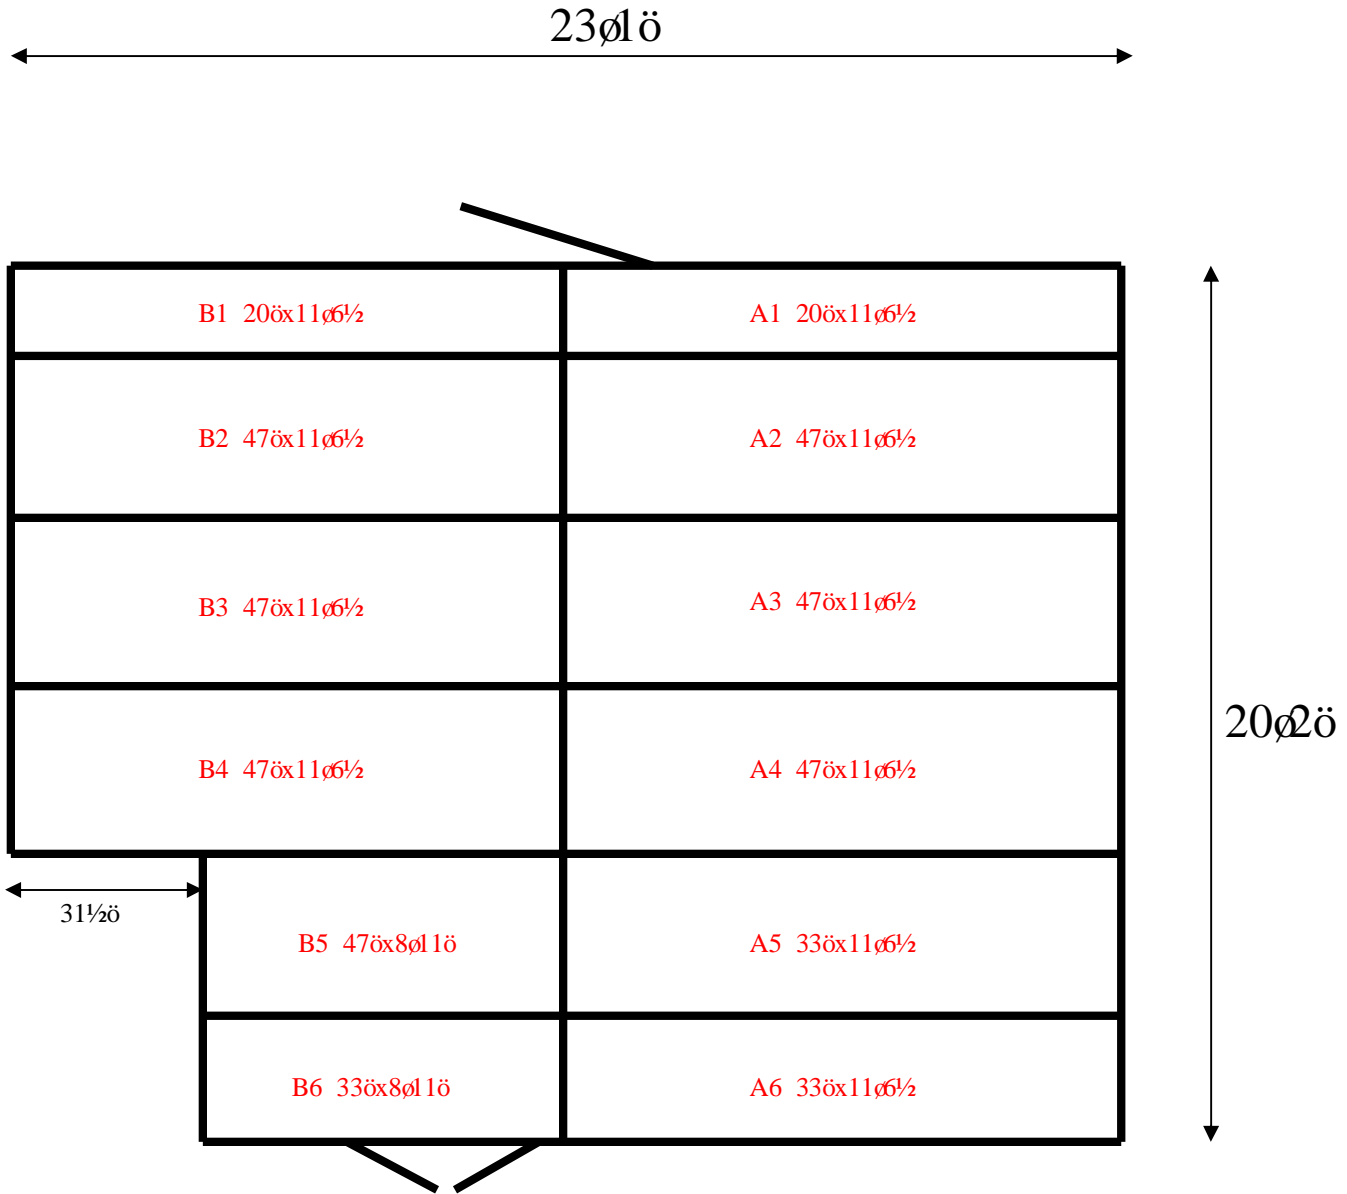

**20'2" x 23'1" x 10'4" H**  
**Cooler or Freezer**  
**Wall Panels Diagram**

**6-2015**  
**Orange**  
**Not drawn to scale.**

Ceiling support: C-Channel

20'2" x 23'1" x 10'4" H  
Cooler or Freezer  
Ceiling Panels Diagram

6-2015  
Orange  
Not drawn to scale.

**20'2" x 23'1" x 10'4" H  
Cooler or Freezer**

**6-2015  
Orange**