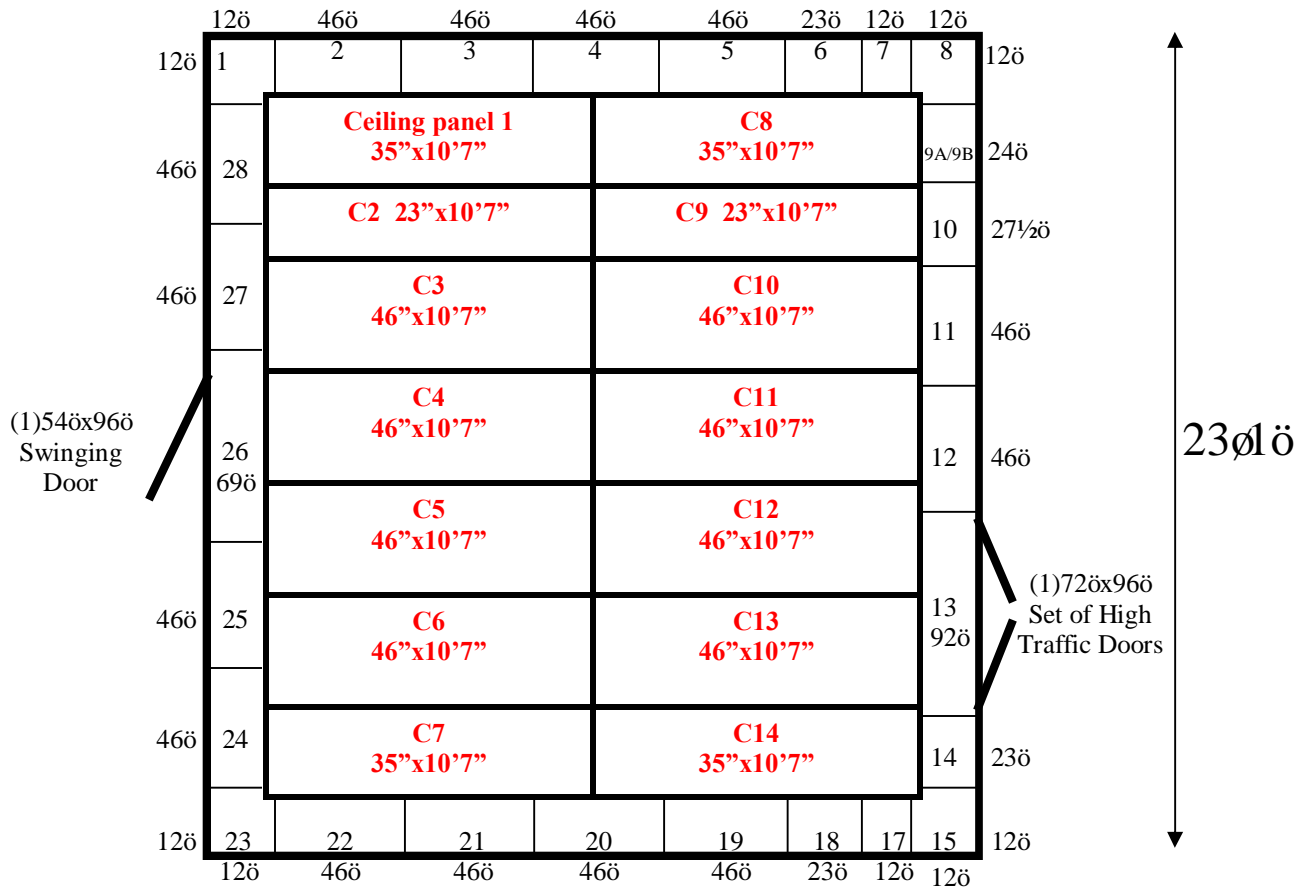

20øβö

Ceiling support: Steel beam

20'3" x 23'1" x 10'2" H
Cooler or Freezer
Wall & Ceiling Panels Diagram

6-2015
Black
Not drawn to scale.

**20'3" x 23'1" x 10'2" H
Cooler or Freezer**

**6-2015
Black**

20'3" x 23'1" x 10'2" H
Cooler or Freezer

6-2015
Black