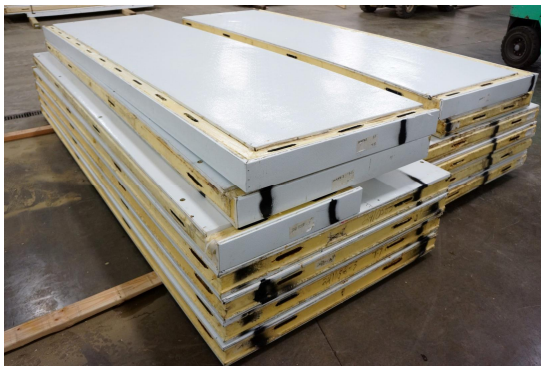

20øβö

Ceiling support: Steel beam

20'3" x 23'1" x 10'2" H
Cooler or Freezer
Wall & Ceiling Panels Diagram

6-2015
Black
Not drawn to scale.

**20'3" x 23'1" x 10'2" H
Cooler or Freezer**

**6-2015
Black**

20'3" x 23'1" x 10'2" H
Cooler or Freezer

6-2015
Black