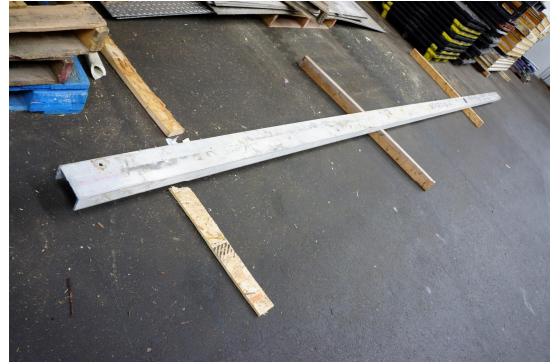

20øβö

Ceiling support: Steel beam

20'3" x 23'1" x 10'2" H
Cooler or Freezer
Wall & Ceiling Panels Diagram

6-2015
Black
Not drawn to scale.

**20'3" x 23'1" x 10'2" H
Cooler or Freezer**

**6-2015
Black**

20'3" x 23'1" x 10'2" H
Cooler or Freezer

6-2015
Black