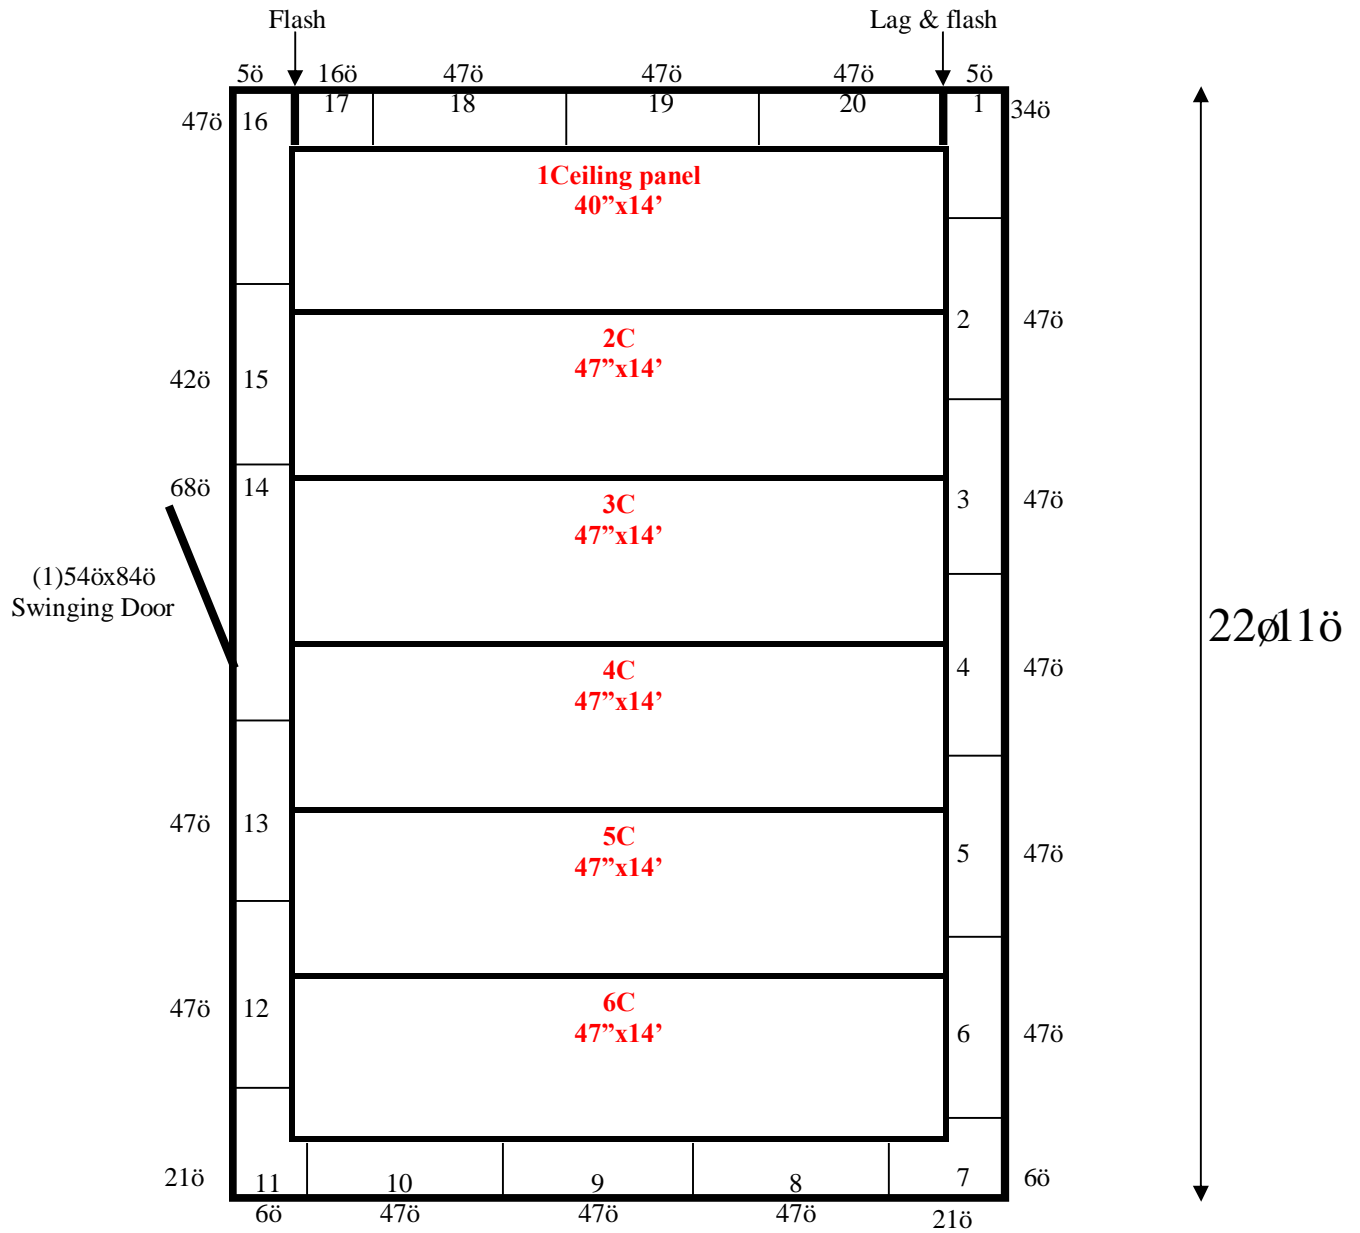

14ø

14' x 22'11" x 8'5" H  
Cooler or Freezer  
Wall & Ceiling Panels Diagram

24-2015  
Purple Yellow  
Not drawn to scale.

**14' x 22'11" x 8'5" H  
Cooler or Freezer**

**24-2015  
Purple Yellow**