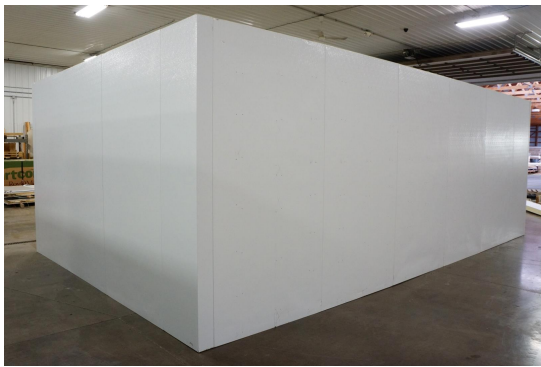

14ø

14' x 22'11" x 8'5" H  
Cooler or Freezer  
Wall & Ceiling Panels Diagram

24-2015  
Purple Yellow  
Not drawn to scale.

**14' x 22'11" x 8'5" H  
Cooler or Freezer**

**24-2015  
Purple Yellow**