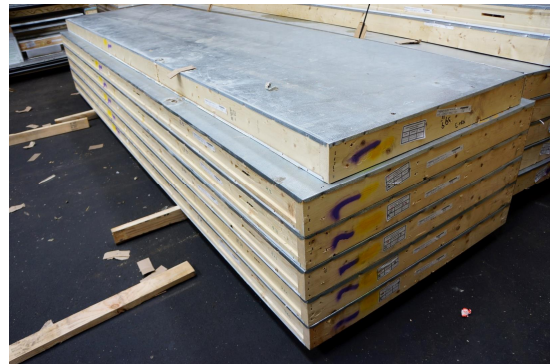

14ø

14' x 22'11" x 8'5" H  
Cooler or Freezer  
Wall & Ceiling Panels Diagram

24-2015  
Purple Yellow  
Not drawn to scale.

**14' x 22'11" x 8'5" H  
Cooler or Freezer**

**24-2015  
Purple Yellow**