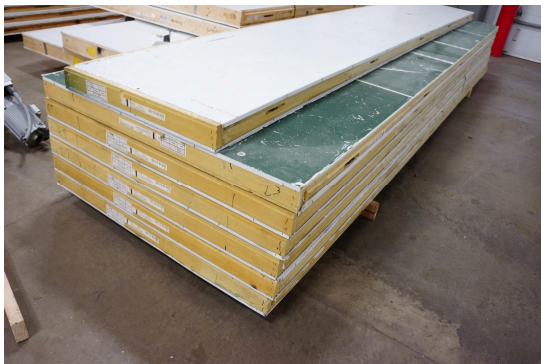

**15' x 26' x 10'4" H
Cooler or Freezer
Wall & Ceiling Panels Diagram**

**6-2015
No color
Not drawn to scale.**

**15' x 26' x 10'4" H
Cooler or Freezer**

**6-2015
No color**