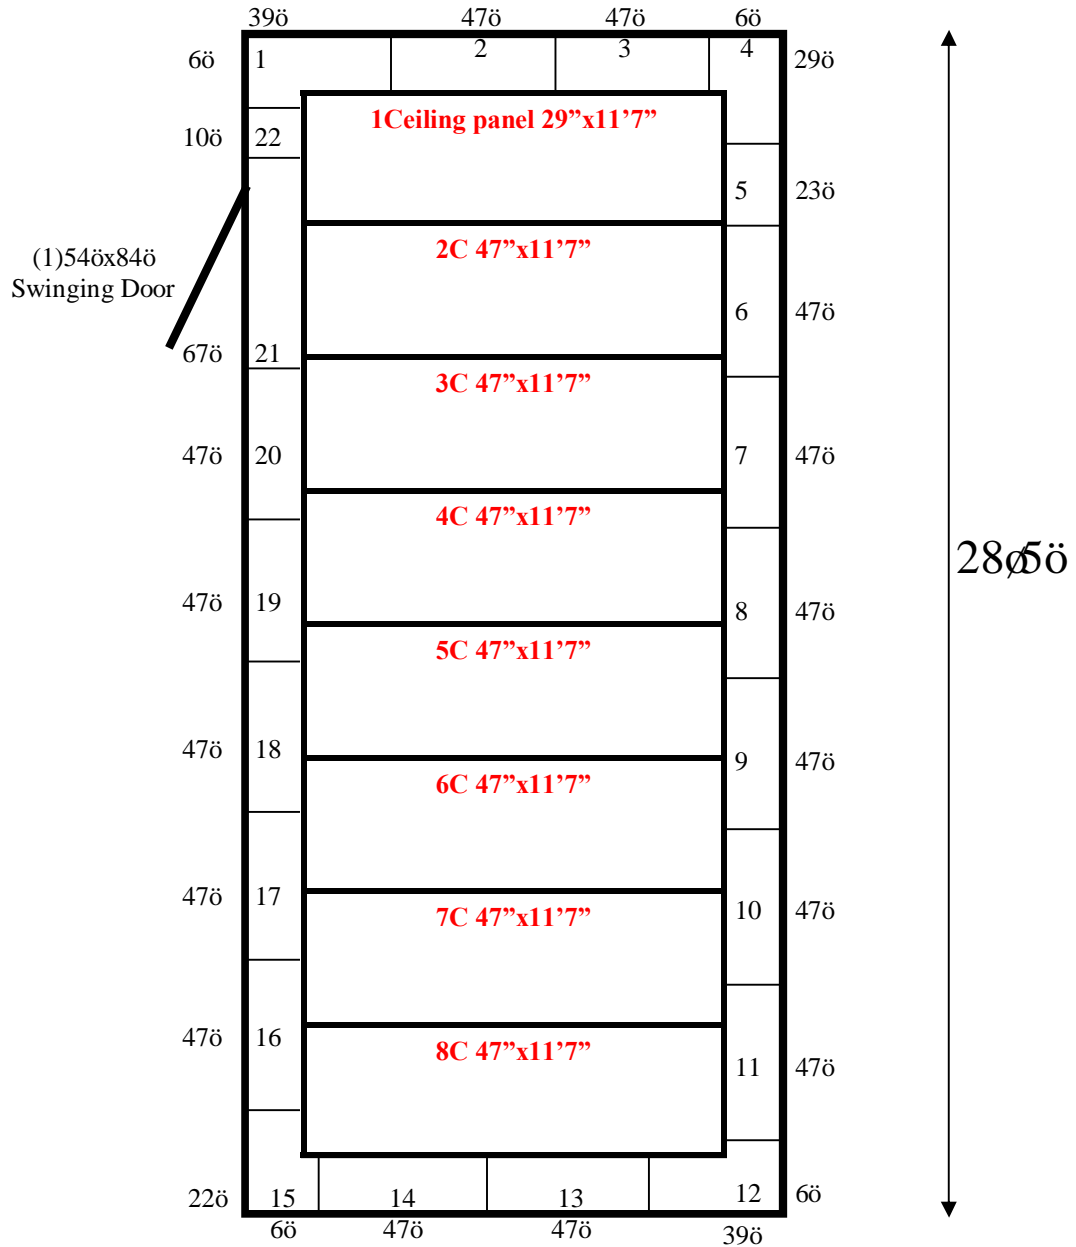

11ø7ö

11'7" x 28'5" x 8'5" H
Cooler or Freezer
Wall & Ceiling Panels Diagram

26-2015
Yellow orange
Not drawn to scale.

**11'7" x 28'5" x 8'5" H
Cooler or Freezer**

**26-2015
Yellow orange**