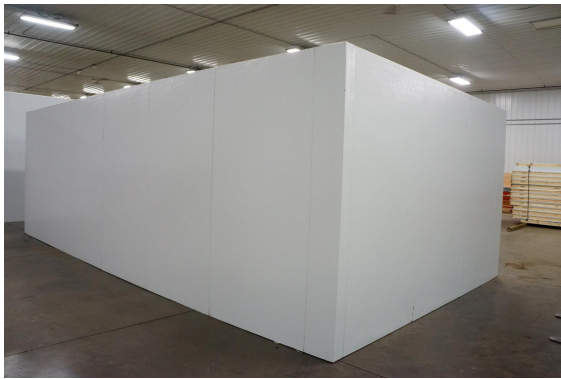

13øö

13'5" x 25' x 8'5" H
Cooler or Freezer
Wall & Ceiling Panels Diagram

24-2015
Orange Purple
Not drawn to scale.

**13'5" x 25' x 8'5" H
Cooler or Freezer**

**24-2015
Orange Purple**