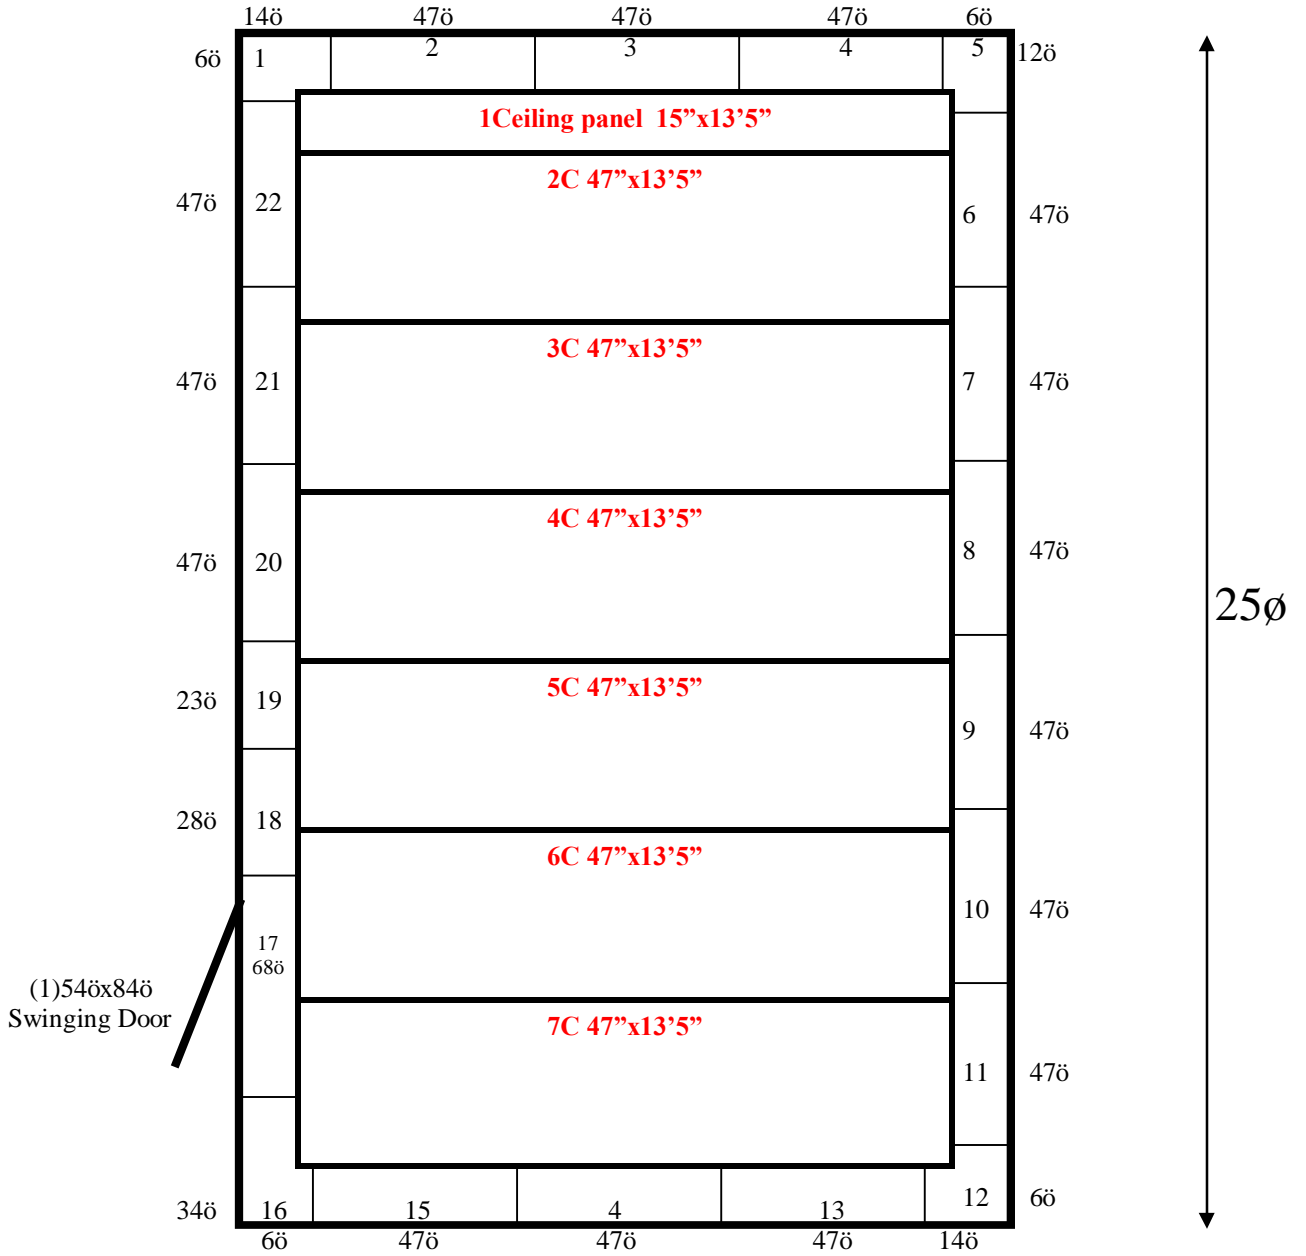

13øö

13'5" x 25' x 8'5" H
Cooler or Freezer
Wall & Ceiling Panels Diagram

24-2015
Orange Purple
Not drawn to scale.

**13'5" x 25' x 8'5" H
Cooler or Freezer**

**24-2015
Orange Purple**